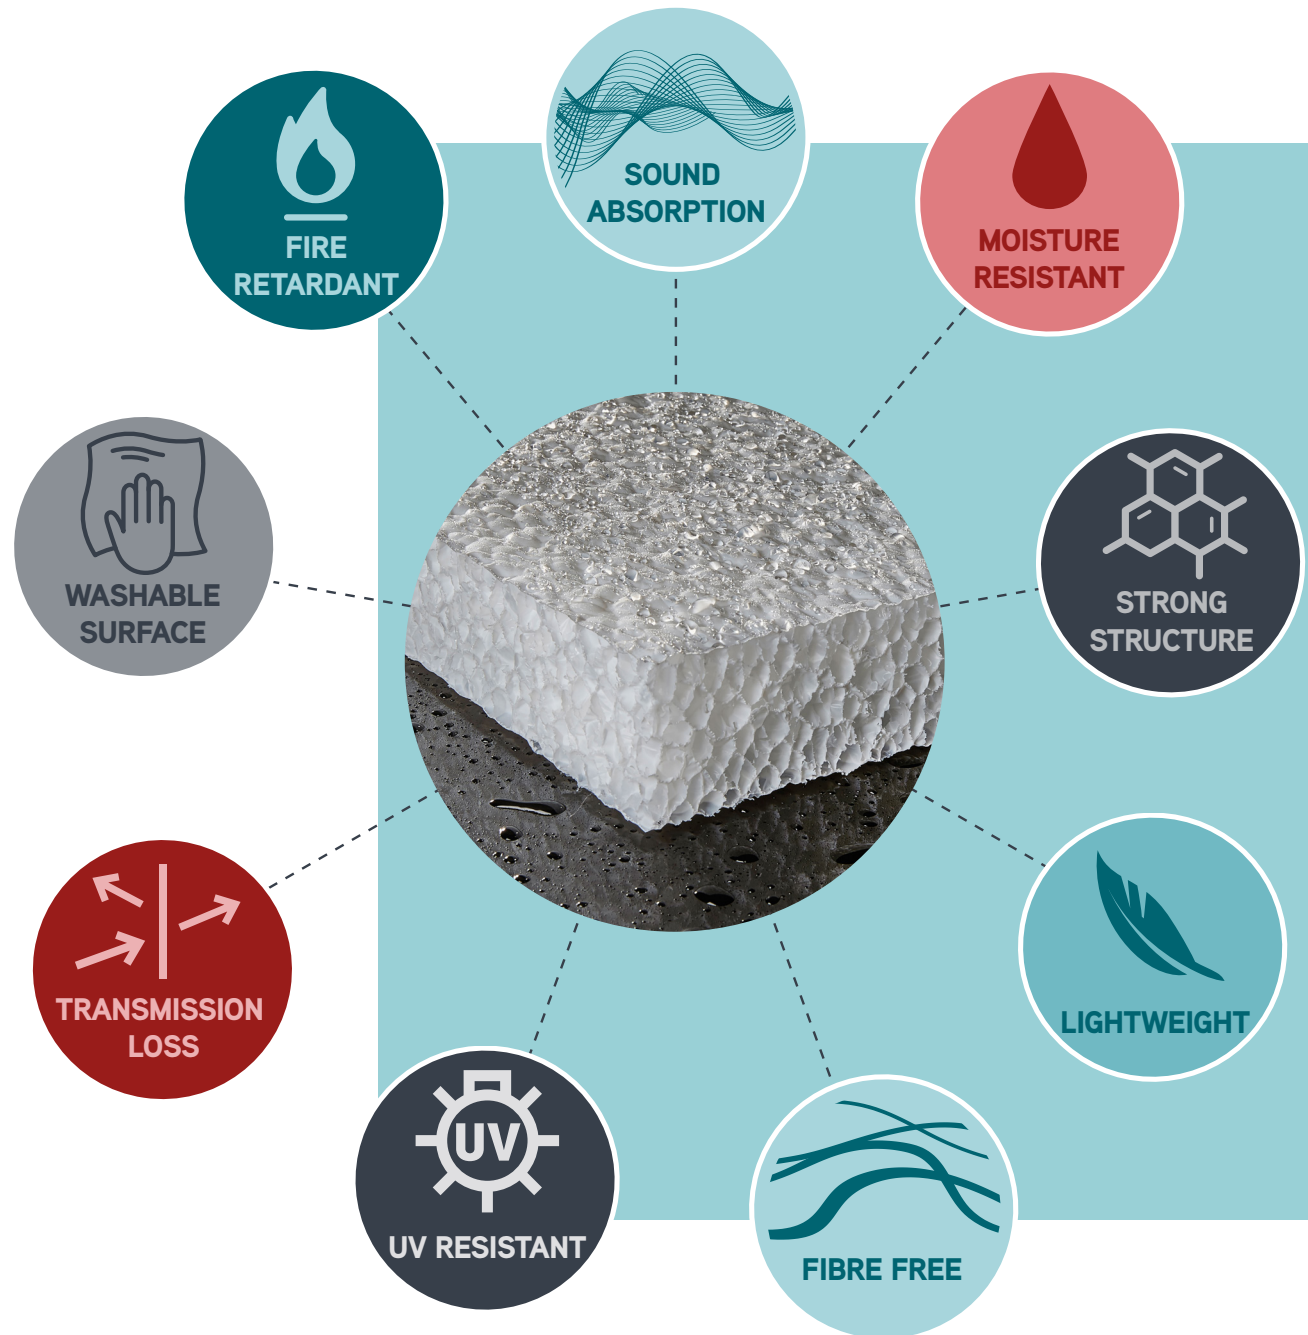

How are Whisper® Acoustic Panels Unique?

It's the combination of
performance attributes: