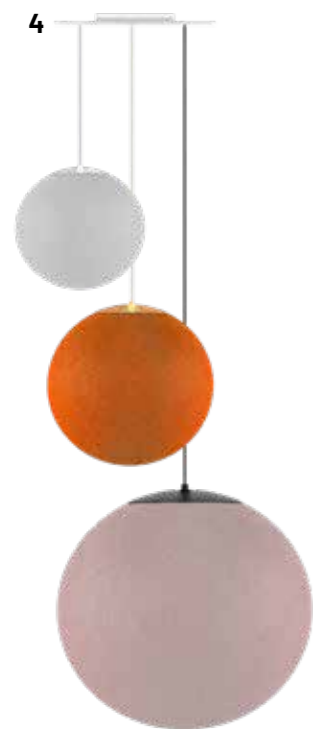

BAB_MIX AND MATCH

The **Tecsound**® teams are here to support your projects. Scan the QR code.

1_ JEANS / BAB_DUO. HOLDER: black. CABLE: black. CEILING ROSE: round black. GLOBE: sizes XXL and S. COLOURS: paon and denim.
2_ TOKYO ZEN / BAB_TRIO. HOLDER: black. CABLE: black. CEILING ROSE: rectangular black. GLOBE: XXL, XL and L. COLOURS: anthracite, écru and rouge.
3_ MEZZE / BAB_CINQUO. HOLDER: black. CABLE: black and white. CEILING ROSE: round black. GLOBE: sizes XXL and S. COLOURS: anthracite, kaki and perle.
4_ BIJOUX / BAB_TRIO HOLDER: black, white and brass. _CABLE:black, white and lin CEILING ROSE: round white. GLOBE: sizes XXL, XL and S. COLOURS: white, dragée and orange fifty.
5_ CERISES / BAB_DUO HOLDER: black. CABLE: black. CEILING ROSE: round black. GLOBE: size XXL. COLOURS: rouge.