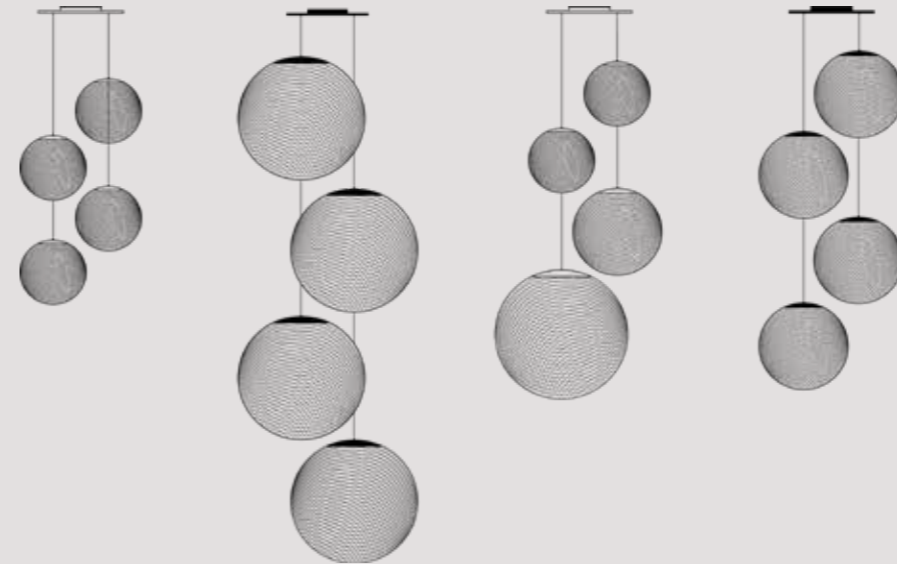

BAB_QUATRO

BAB_GLOBE

- **S** Ø 31 cm
- **L** Ø 42 cm
- **XL** Ø 52 cm
- **XXL** Ø 62 cm

BAB_HOLDER

BLACK, WHITE, BRASS

- black (standard colour), white (to order at no extra cost) and brass (to order with a supplement)
- metal (black and white), brass (brass).
- each size BAB has its own holder.