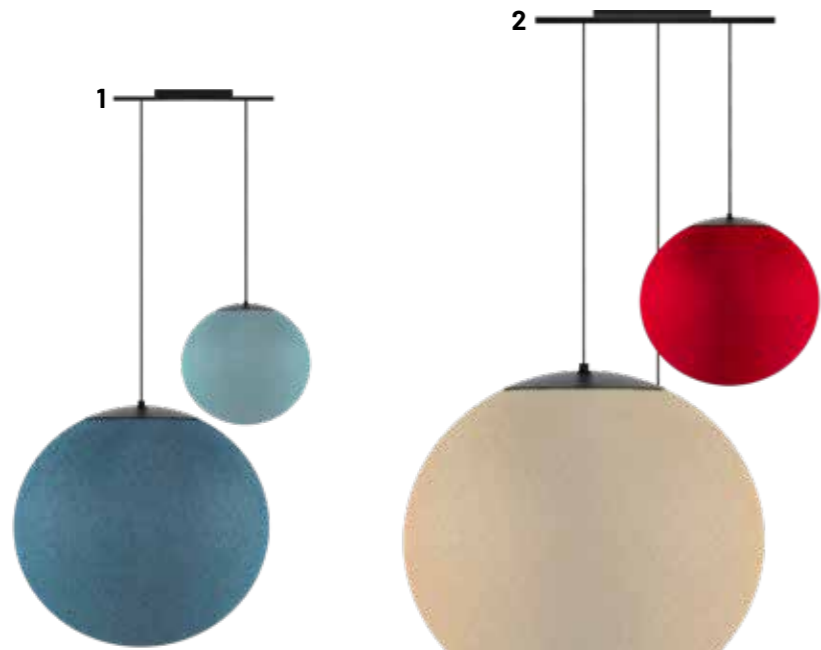

BAB_MIX AND MATCH

The **Tecsound**® teams are here to support your projects. Scan the QR code.

1_ JEANS / BAB_DUO. HOLDER: black. CABLE: black. CEILING ROSE: round black. GLOBE: sizes XXL and S. COLOURS: paon and denim.
2_ TOKYO ZEN / BAB_TRIO. HOLDER: black. CABLE: black. CEILING ROSE: rectangular black. GLOBE: XXL, XL and L. COLOURS: anthracite, écru and rouge.
3_ MEZZE / BAB_CINQUO. HOLDER: black. CABLE: black and white. CEILING ROSE: round black. GLOBE: sizes XXL and S. COLOURS: anthracite, kaki and perle.
4_ BIJOUX / BAB_TRIO HOLDER: black, white and brass. _CABLE:black, white and lin CEILING ROSE: round white. GLOBE: sizes XXL, XL and S. COLOURS: white, dragée and orange fifty.
5_ CERISES / BAB_DUO HOLDER: black. CABLE: black. CEILING ROSE: round black. GLOBE: size XXL. COLOURS: rouge.