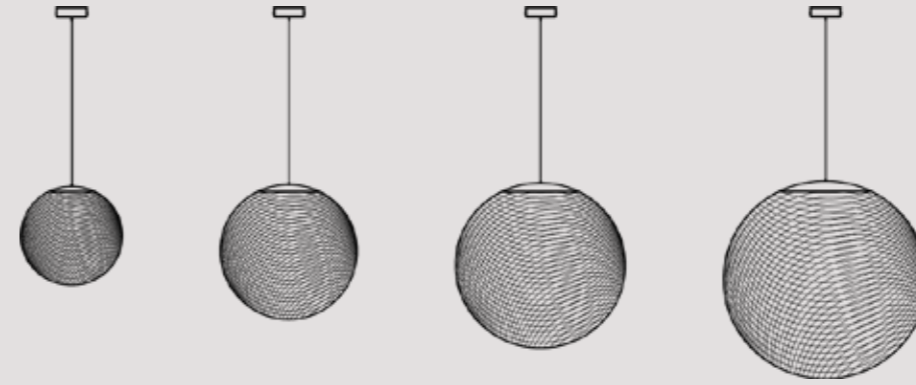

Nude

BAB_MIX AND MATCH

The **Tecsound**[®] teams are here to support your projects. Scan the QR code.

1_ JEANS / BAB_DUO. HOLDER: black. CABLE: black. CEILING ROSE: round black. GLOBE: sizes XXL and S. COLOURS: paon and denim.
2_ TOKYO ZEN / BAB_TRIO. HOLDER: black. CABLE: black. CEILING ROSE: rectangular black. GLOBE: XXL, XL and L. COLOURS: anthracite, écru and rouge.
3_ MEZZE / BAB_CINQUO. HOLDER: black. CABLE: black and white. CEILING ROSE: round black. GLOBE: sizes XXL and S. COLOURS: anthracite, kaki and perle.
4_ BIJOUX / BAB_TRIO HOLDER: black, white and brass. _CABLE:black, white and lin CEILING ROSE: round white. GLOBE: sizes XXL, XL and S. COLOURS: white, dragée and orange fifty.
5_ CERISES / BAB_DUO HOLDER: black. CABLE: black. CEILING ROSE: round black. GLOBE: size XXL. COLOURS: rouge.

BAB_SOLO

BAB_GLOBE

- **S** Ø 31 cm
- **L** Ø 42 cm
- **XL** Ø 52 cm
- **XXL** Ø 62 cm

BAB_HOLDER

BLACK, WHITE, BRASS

- black (standard colour), white and brass (to order at no extra cost).
- metal (black and white), brass (brass).
- each size BAB has its own holder.