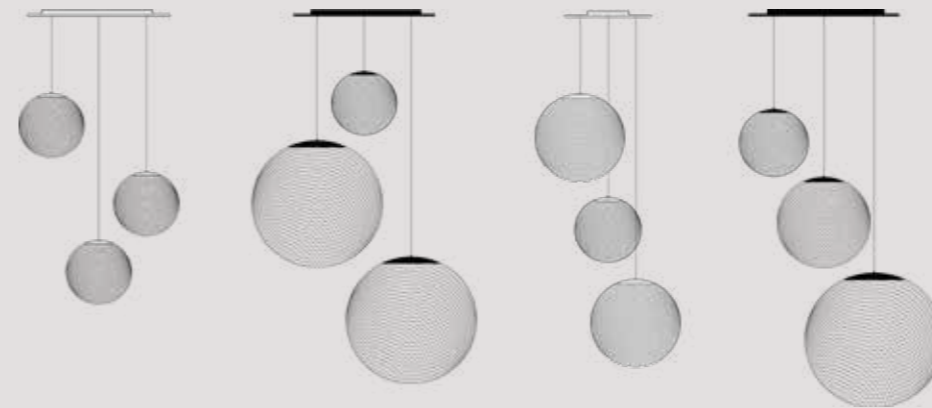

BAB _TRIO

BAB_GLOBE

- **S** Ø 31 cm
- **L** Ø 42 cm
- **XL** Ø 52 cm
- **XXL** Ø 62 cm

BAB_HOLDER

BLACK, WHITE, BRASS

- black (standard colour), white (to order at no extra cost) and brass (to order with a supplement).
- metal (black and white), brass (brass).
- each size BAB has its own holder.

BAB_COLOURS

White	Curry	Havane	Azur
Dragée	Camel	Kaki	Denin
Ecrú	Orange fifty	Tilleul	Vert de gris
Sable	Rouge	Nude	Paon
Lin	Tabac	Perle	Anthracite

BAB_CABLE

BLACK, WHITE, LIN

- black, white, lin.
- cotton (black and white), linen mix (lin).
- 6.2 mm.
- sold by the metre.

+ BAB_COLLECTION

SOLO → p. 14

DUO → p. 16

QUATRO → p. 20

CINQUO → p. 22

+ BAB_MIX AND MATCH → p. 12

See all the possibilities BAB offers.

+ BAB_LIFESTYLE → p. 26

What you say...

The **Tecsound**® teams are here to support your projects. Scan the QR code.

BAB_ROSACE

TRIO CEILING ROSE Ø 400

- black gloss or matt, white gloss or matt.
- metal.
- 400 mm.
- 4 side holes, 3 cable outlets.
- conical cable clamp included.

TRIO RECTANGLE CEILING ROSE

- black mat, white mat.
- metal.
- Dimension 675 x 225 mm.
- 6 side holes, 3 cable outlets.
- conical cable clamp included.