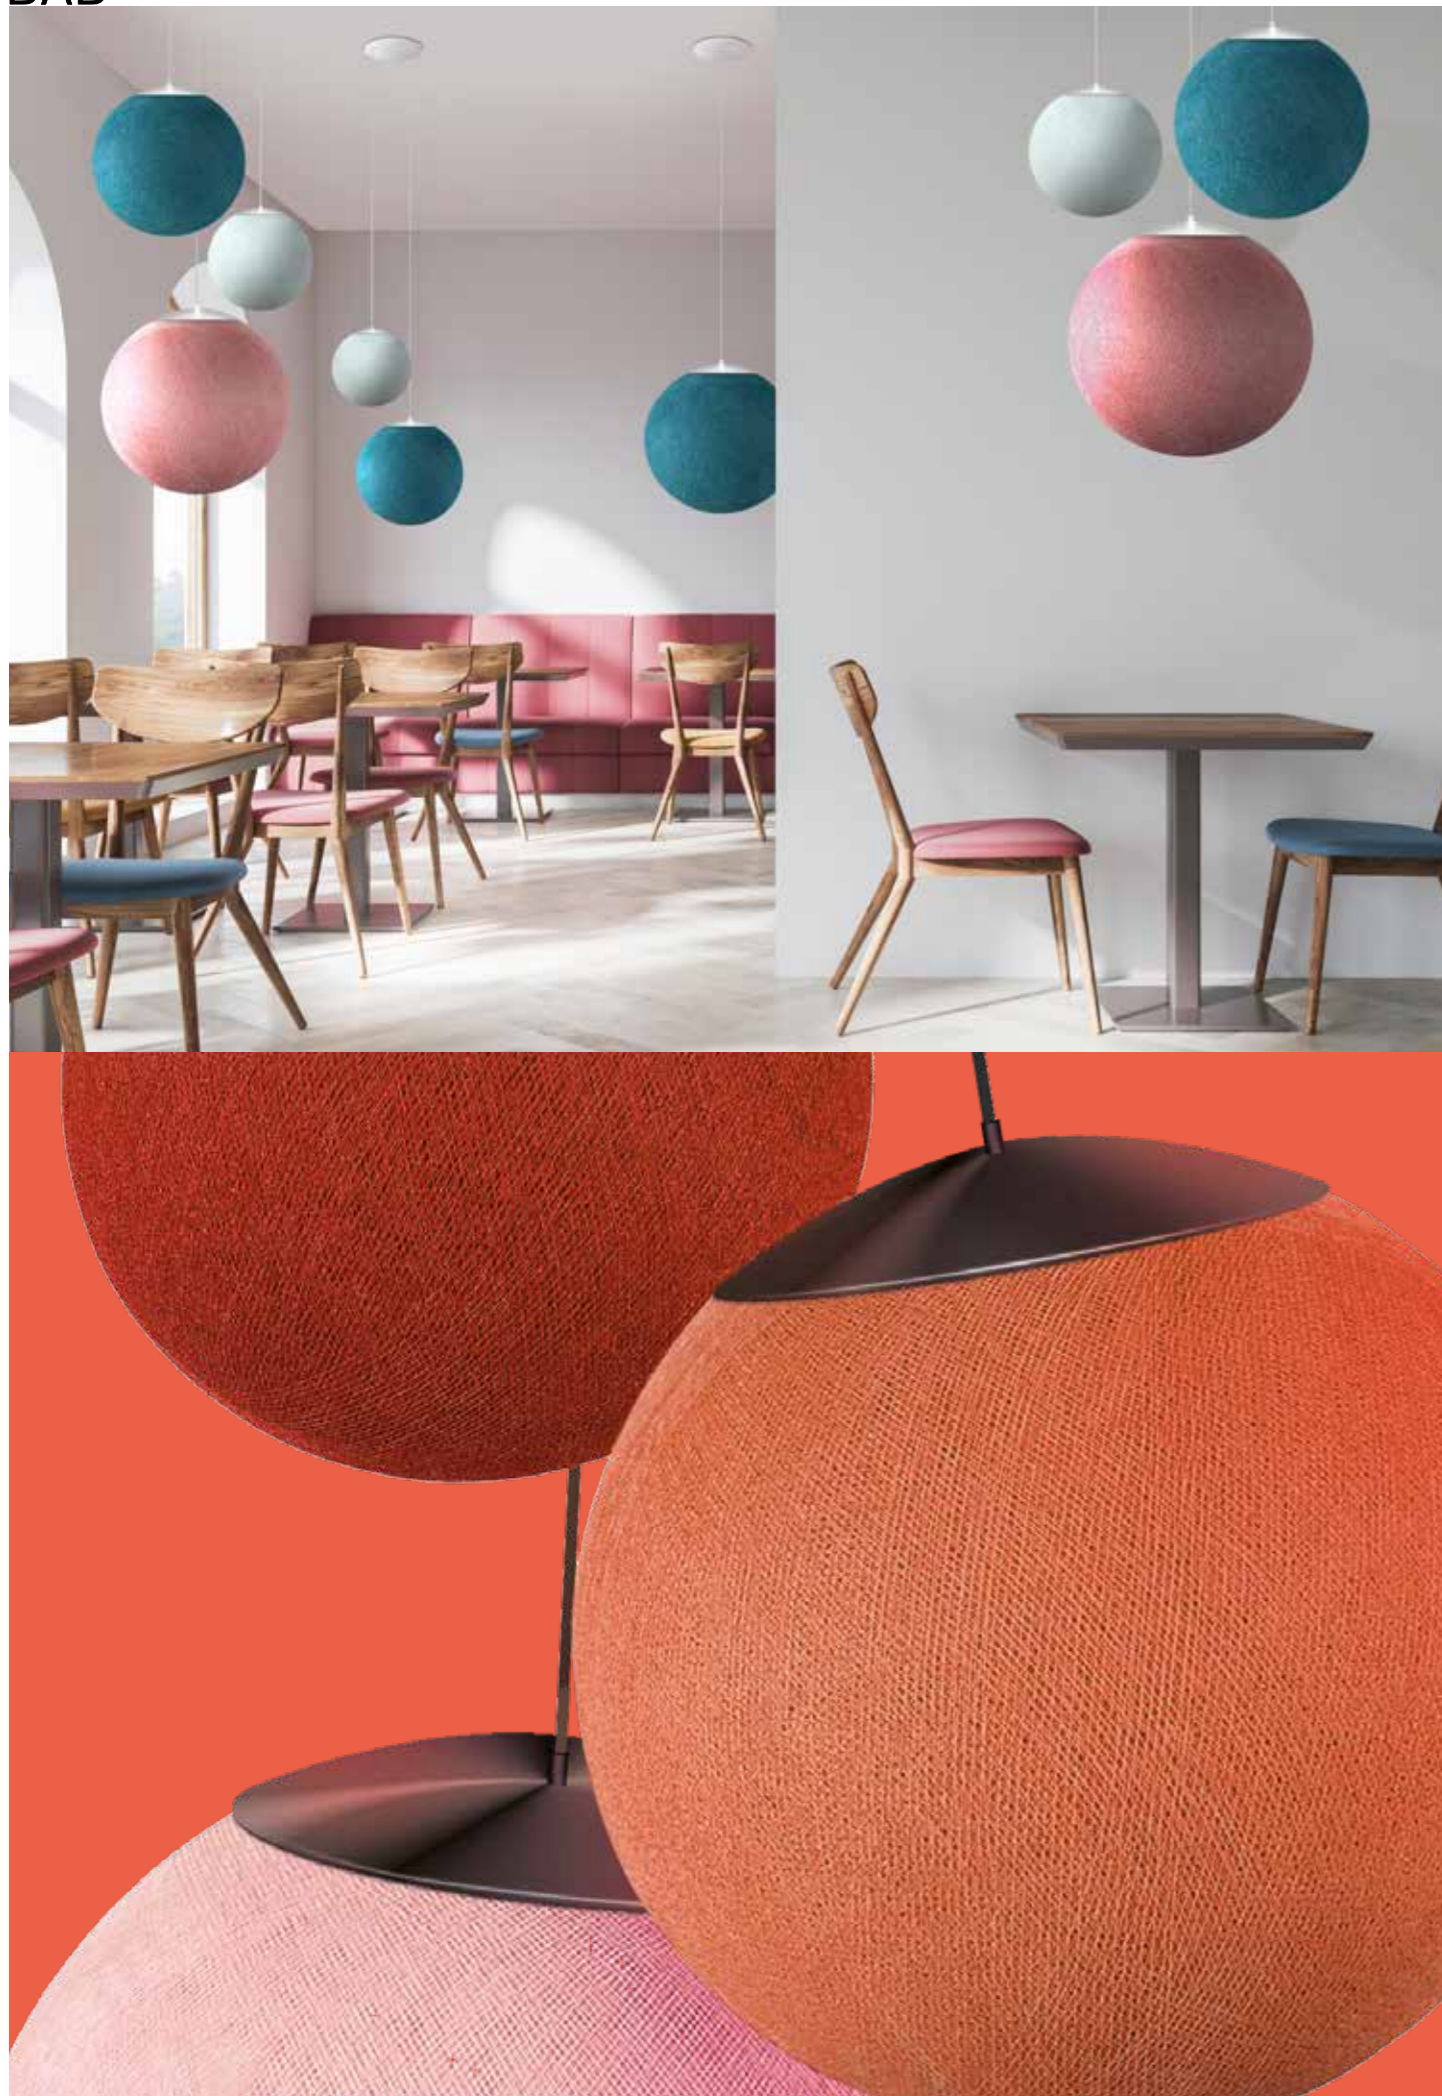

TRIO RECTANGLE CEILING ROSE

- black mat, white mat.
- metal.
- dimension 675 x 225 mm.
- 6 side holes, 2 cable outlets.
- conical cable clamp included.

BAB _TRIO

BAB_GLOBE

- **S** Ø 31 cm
- **L** Ø 42 cm
- **XL** Ø 52 cm
- **XXL** Ø 62 cm