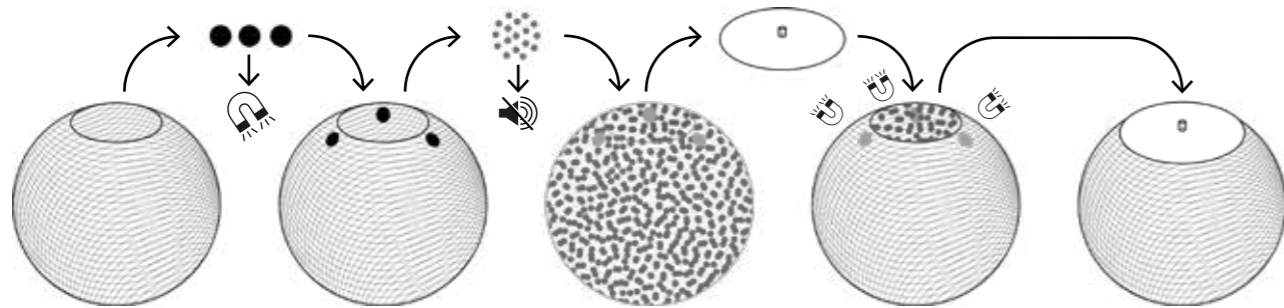

BAB_GLOBE_ 4 SIZES

S Ø 31 cm

L Ø 42 cm

XL Ø 52 cm

XXL Ø 62 cm

The **BAB's decorative fabric** is handwoven and **flame retardant**.

BAB TECHNICAL DATA

Simple design and assembly

1. The globes have magnets in the top.
2. They are filled with sound-absorbing foam.
3. A cup-shaped metal holder closes the top of the globe.

Fire behaviour

element	Standard	Result	
Globe	NF EN 60695-2-10 NF EN 60598-1	650 °C for 30 sec	Flame-retardant: glowing/hot-wire tests
Filler material: sound-absorbing	NF EN 13501	B-s1,d0	Classification using data from reaction to fire tests
	NF P92-512	M1	Reaction to fire tests on a material