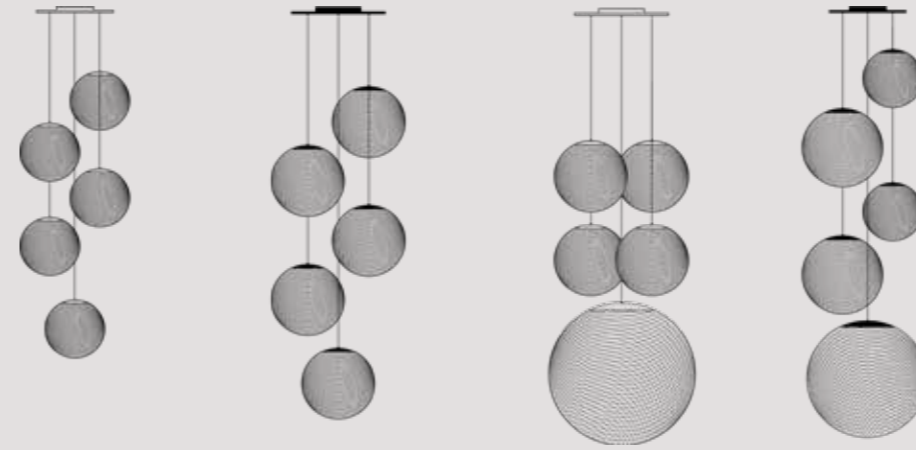

See all the possibilities BAB offers.

+ BAB_LIFESTYLE → p. 26

What you say...

The **Tecsound**[®] teams are here to support your projects. Scan the QR code.

BAB_CINQUO

BAB_GLOBE

- **S** Ø 31 cm
- **L** Ø 42 cm
- **XL** Ø 52 cm
- **XXL** Ø 62 cm