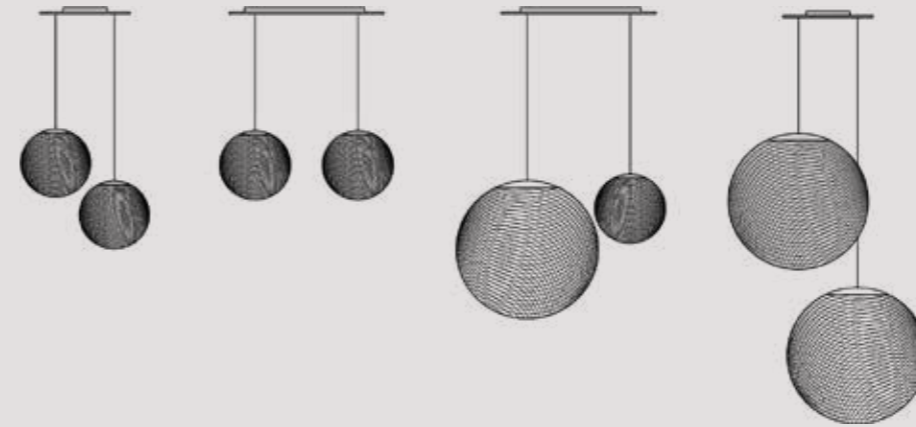

BAB_DUO

BAB_COLOURS

+ BAB_COLLECTION

SOLO → p. 14

TRIO → p. 18

QUATRO → p. 20

CINQUO → p. 22

+ BAB_MIX AND MATCH → p. 12

See all the possibilities BAB offers.

+ BAB_LIFESTYLE → p. 26

What you say...

The **Tecsound**® teams are here to support your projects. Scan the QR code.

BAB_GLOBE

- **S** Ø 31 cm
- **L** Ø 42 cm
- **XL** Ø 52 cm
- **XXL** Ø 62 cm

BAB_HOLDER

BLACK, WHITE, BRASS

- black (standard colour), white (to order at no extra cost) and brass (to order with a supplement).
- metal (black and white), brass (brass).
- each size BAB has its own holder.

BAB_CABLE

BLACK, WHITE, LIN

- black, white, lin.
- cotton (black and white), linen mix (lin).
- 6.2 mm.
- sold by the metre.

BAB_CEILING ROSE

TRIO CEILING ROSE Ø 400

- black gloss or matt, white gloss or matt.
- metal.
- 400 mm.
- 4 side holes, 2 cable outlets.
- conical cable clamp included.

TRIO RECTANGLE CEILING ROSE

- black mat, white mat.
- metal.
- dimension 675 x 225 mm.
- 6 side holes, 2 cable outlets.
- conical cable clamp included.