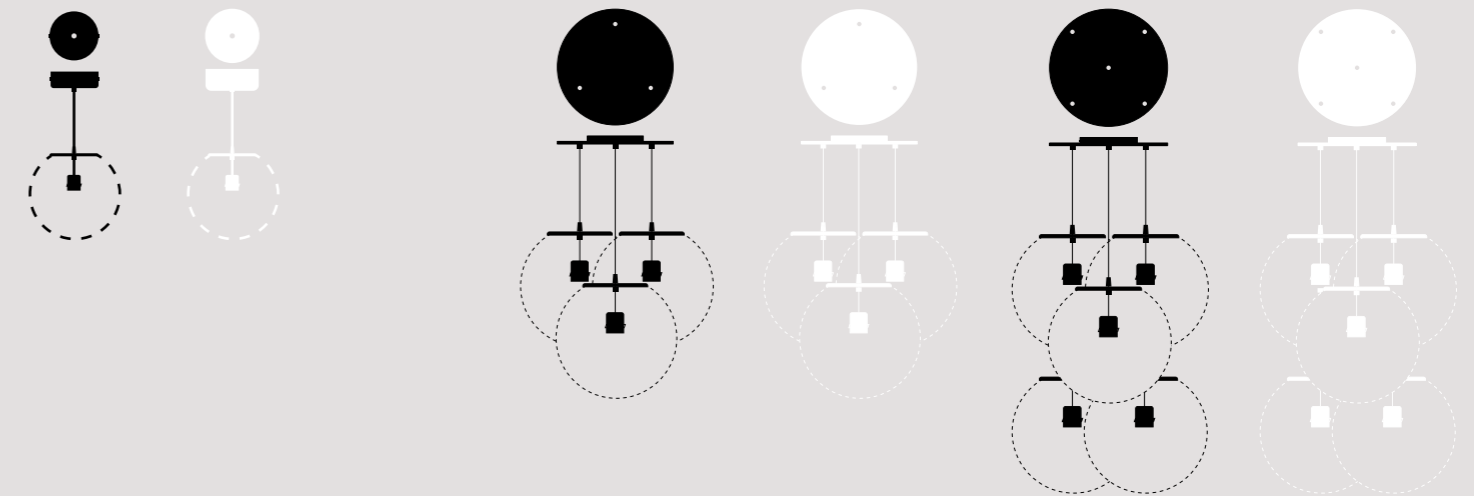

BAB_LIGHTING GLOBE

- **S** Ø 31 cm
- **L** Ø 42 cm
- **XL** Ø 52 cm
- **XXL** Ø 62 cm

BAB_LIGHTING CEILING ROSE

SOLO CEILING ROSE Ø 100

- black gloss or matt, white gloss or matt.
- 1 braided cloth cable 80 cm.
- 1 cylindrical polypropylene ceiling rose (Ø 10 cm) with ring and locking screw.
- 1 E 27 lamp holder (max. 250 V, 4 A, certified CE EN60238), max. 60 W.