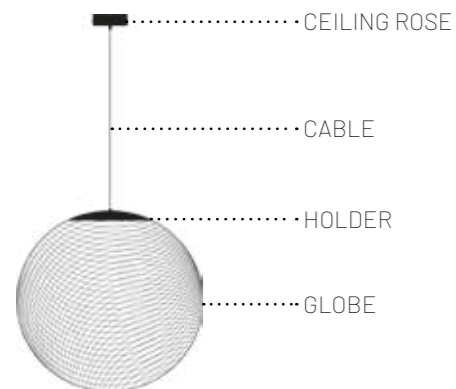

* www.bruit.fr - Understanding Sound Experiences, Epos, 2020. ** Source: Les Échos. Études 2023.

BAB_HOW IT WORKS

BAB or **B**eautiful **A**bsorbing **B**all* is a *decorative acoustic* pendant. **BAB** brings acoustic comfort of a new kind, hanging *from the ceiling to provide significant sound dampening by trapping sound waves* in the filler foam. It can improve *comfort and speech intelligibility* within a space.

BAB_COMPOSITION

BAB is a mix-and-match acoustic solution. A complete **BAB** consists of four parts: ceiling rose, cable, holder and globe. All of these parts are available in several colour and shape options to allow you to create your unique, customised **BAB**. With 4 different globe sizes, 3 holder finishes, 20 globe colours, 3 cable colours and 21 ceiling rose options, the combinations are virtually endless.