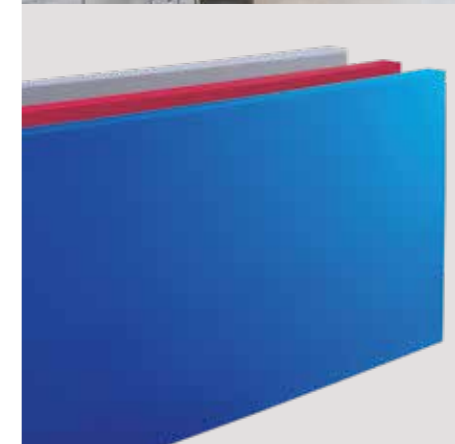

_SopraKustik