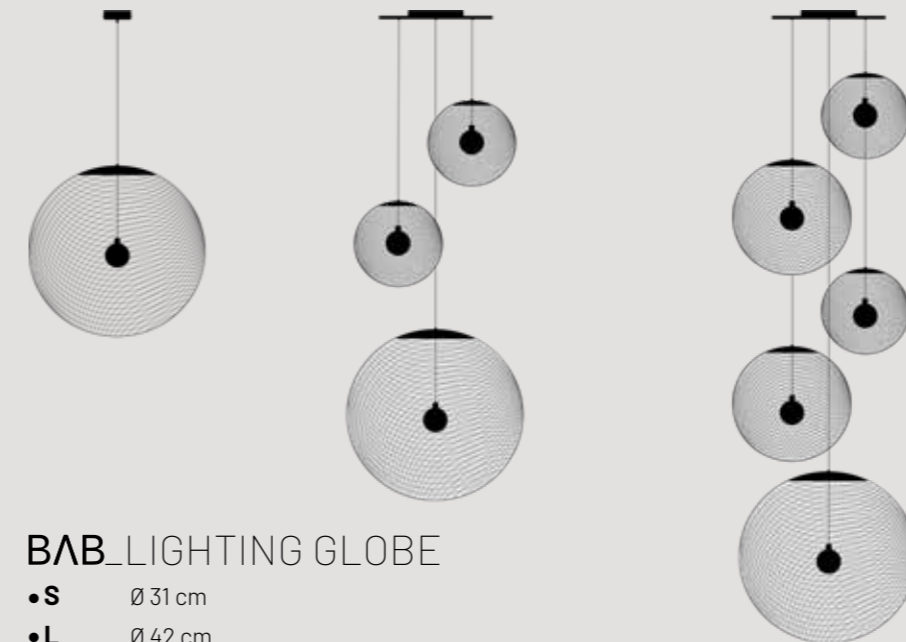

BAB_LIGHTING GLOBE

- **S** Ø 31 cm
- **L** Ø 42 cm
- **XL** Ø 52 cm
- **XXL** Ø 62 cm

BAB_LIGHTING CEILING ROSE

SOLO CEILING ROSE Ø 100

- black gloss or matt, white gloss or matt.
- 1 braided cloth cable 80 cm.
- 1 cylindrical polypropylene ceiling rose (Ø 10 cm) with ring and locking screw.
- 1 E 27 lamp holder (max. 250 V, 4 A, certified CE EN60238), max. 60 W.