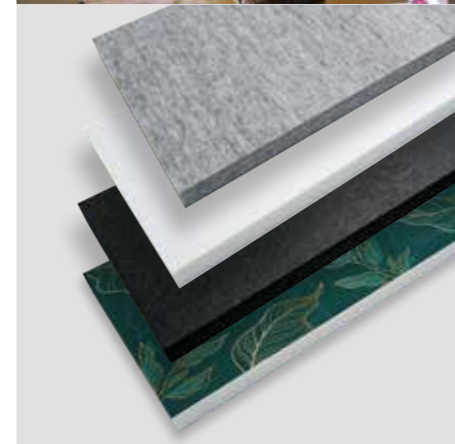

_PureKustik