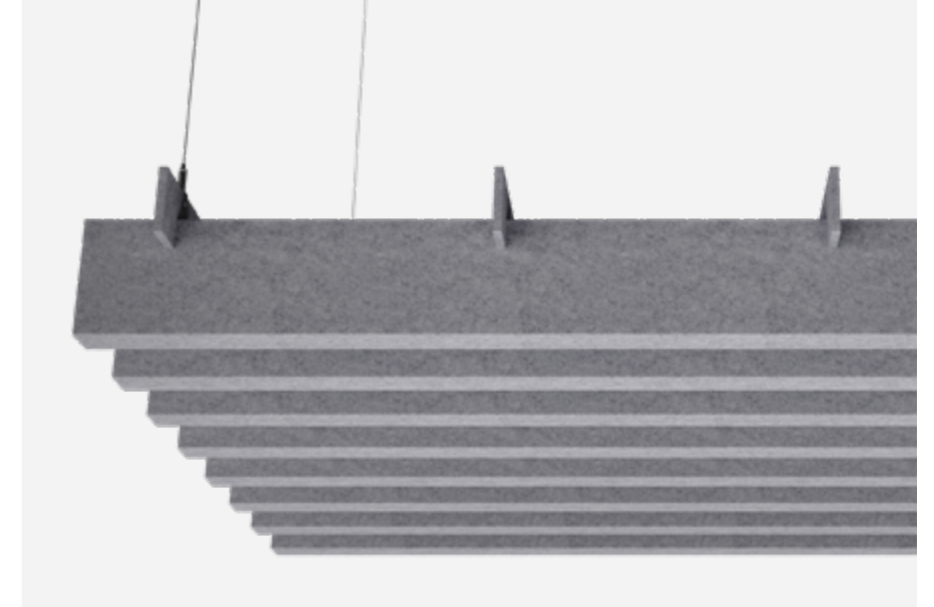

Dimensions

- Baffle length: 1200
- Baffle width: 1200
- Baffle height: 160
- Mounting length: 1020
- Mounting width: 1050
- Lamellen height: 125
- Lamellen width: 50
- Lamellen length: 1200
- Lamellen spacing: 100

[mm]