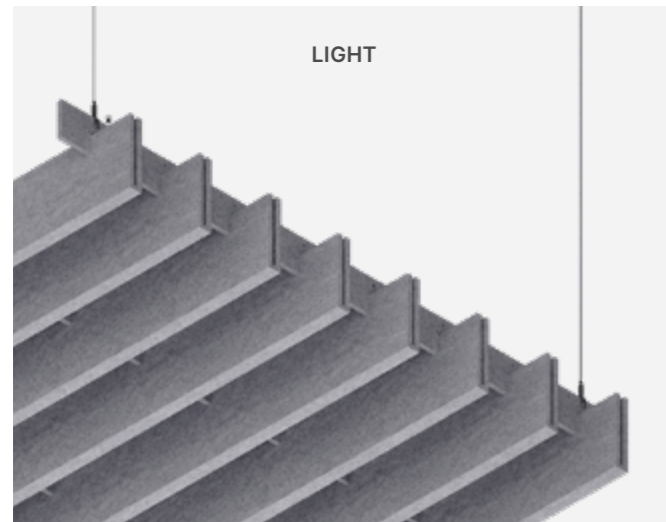

Go to DeFelt's website
Explore Our products and felt samples!

www.defelt.com/products/