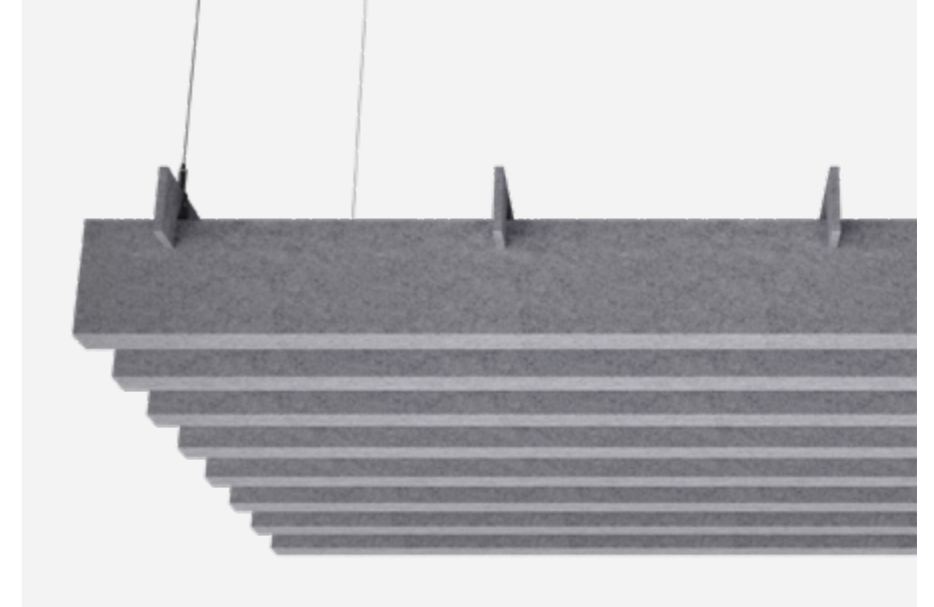

[mm]

Details

Included:

x8	x4	x16	x16	x4	
Acoustic Lamellen	Mounting Rails	Rails & Lamellen Baffles Connectors	Lamellen Caps	FeltLock Suspension System	Assembly Guides

Great

Deep lamellas with a large air gap for special tasks. Perfect for offices that require enhanced acoustic performance.

EasySnap Great in DF08 Color

EasySnap Great in DF24 Color

About EasySnap Great

- Modular joining:
- FeltLock System* ready:
- Ready to print:
- Ready to TwinFelt*:

*Find more at: www.defelt.com

Dimensions

- Baffle length: 1200
- Baffle width: 1200
- Baffle height: 202
- Mounting length: 1020
- Mounting width: 1050
- Lamellen height: 165
- Lamellen width: 50
- Lamellen length: 1200
- Lamellen spacing: 150

[mm]

Details

Included:

Acoustic Lamellen

Mounting Rails

Rails & Lamellen Baffles Connectors

Lamellen Caps

FeltLock Suspension System