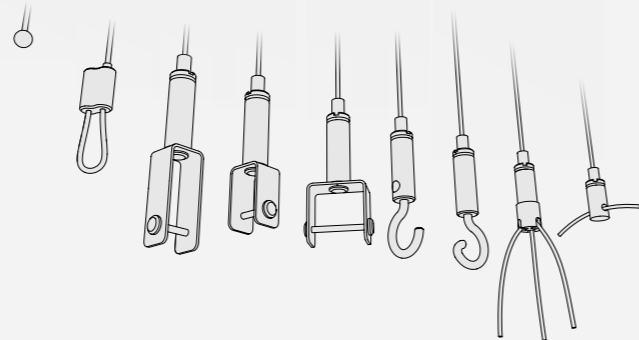

FeltLock mountings

From our experience, we know that unique projects require unique solutions - that's why we offer a rich selection of mounting components.

*Ask our sales representatives for the full offer.

Available finishes:

- Nickle plated*
- White
- Gray
- Black

* Nickel plating is our basic finish, which is include with every FeltLock suspended system.

If you'd like to explore the full catalog of our FeltLock solutions,
contact our sales representative or visit our website!