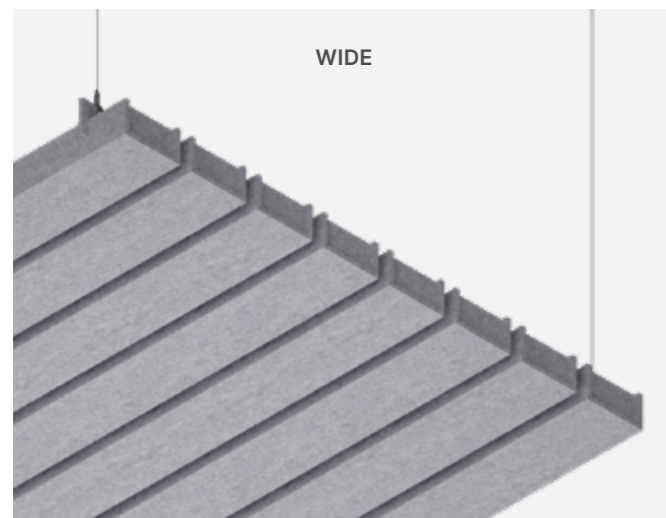

Go to DeFelt's website
Explore Our products and felt samples!

www.defelt.com/products/