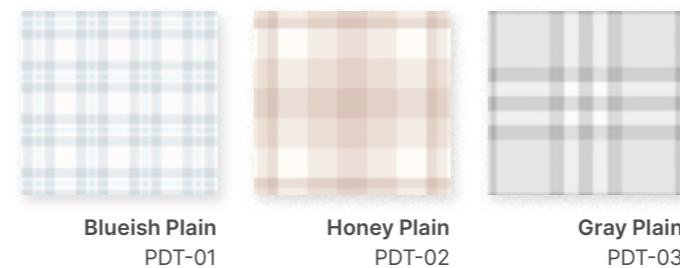

Felt Colors

Keep in mind that the colors of PET felts and fabrics may vary slightly from what you see in the catalog.

WoodEcho

ArchiCalm & AcousticMarble

DecoTones