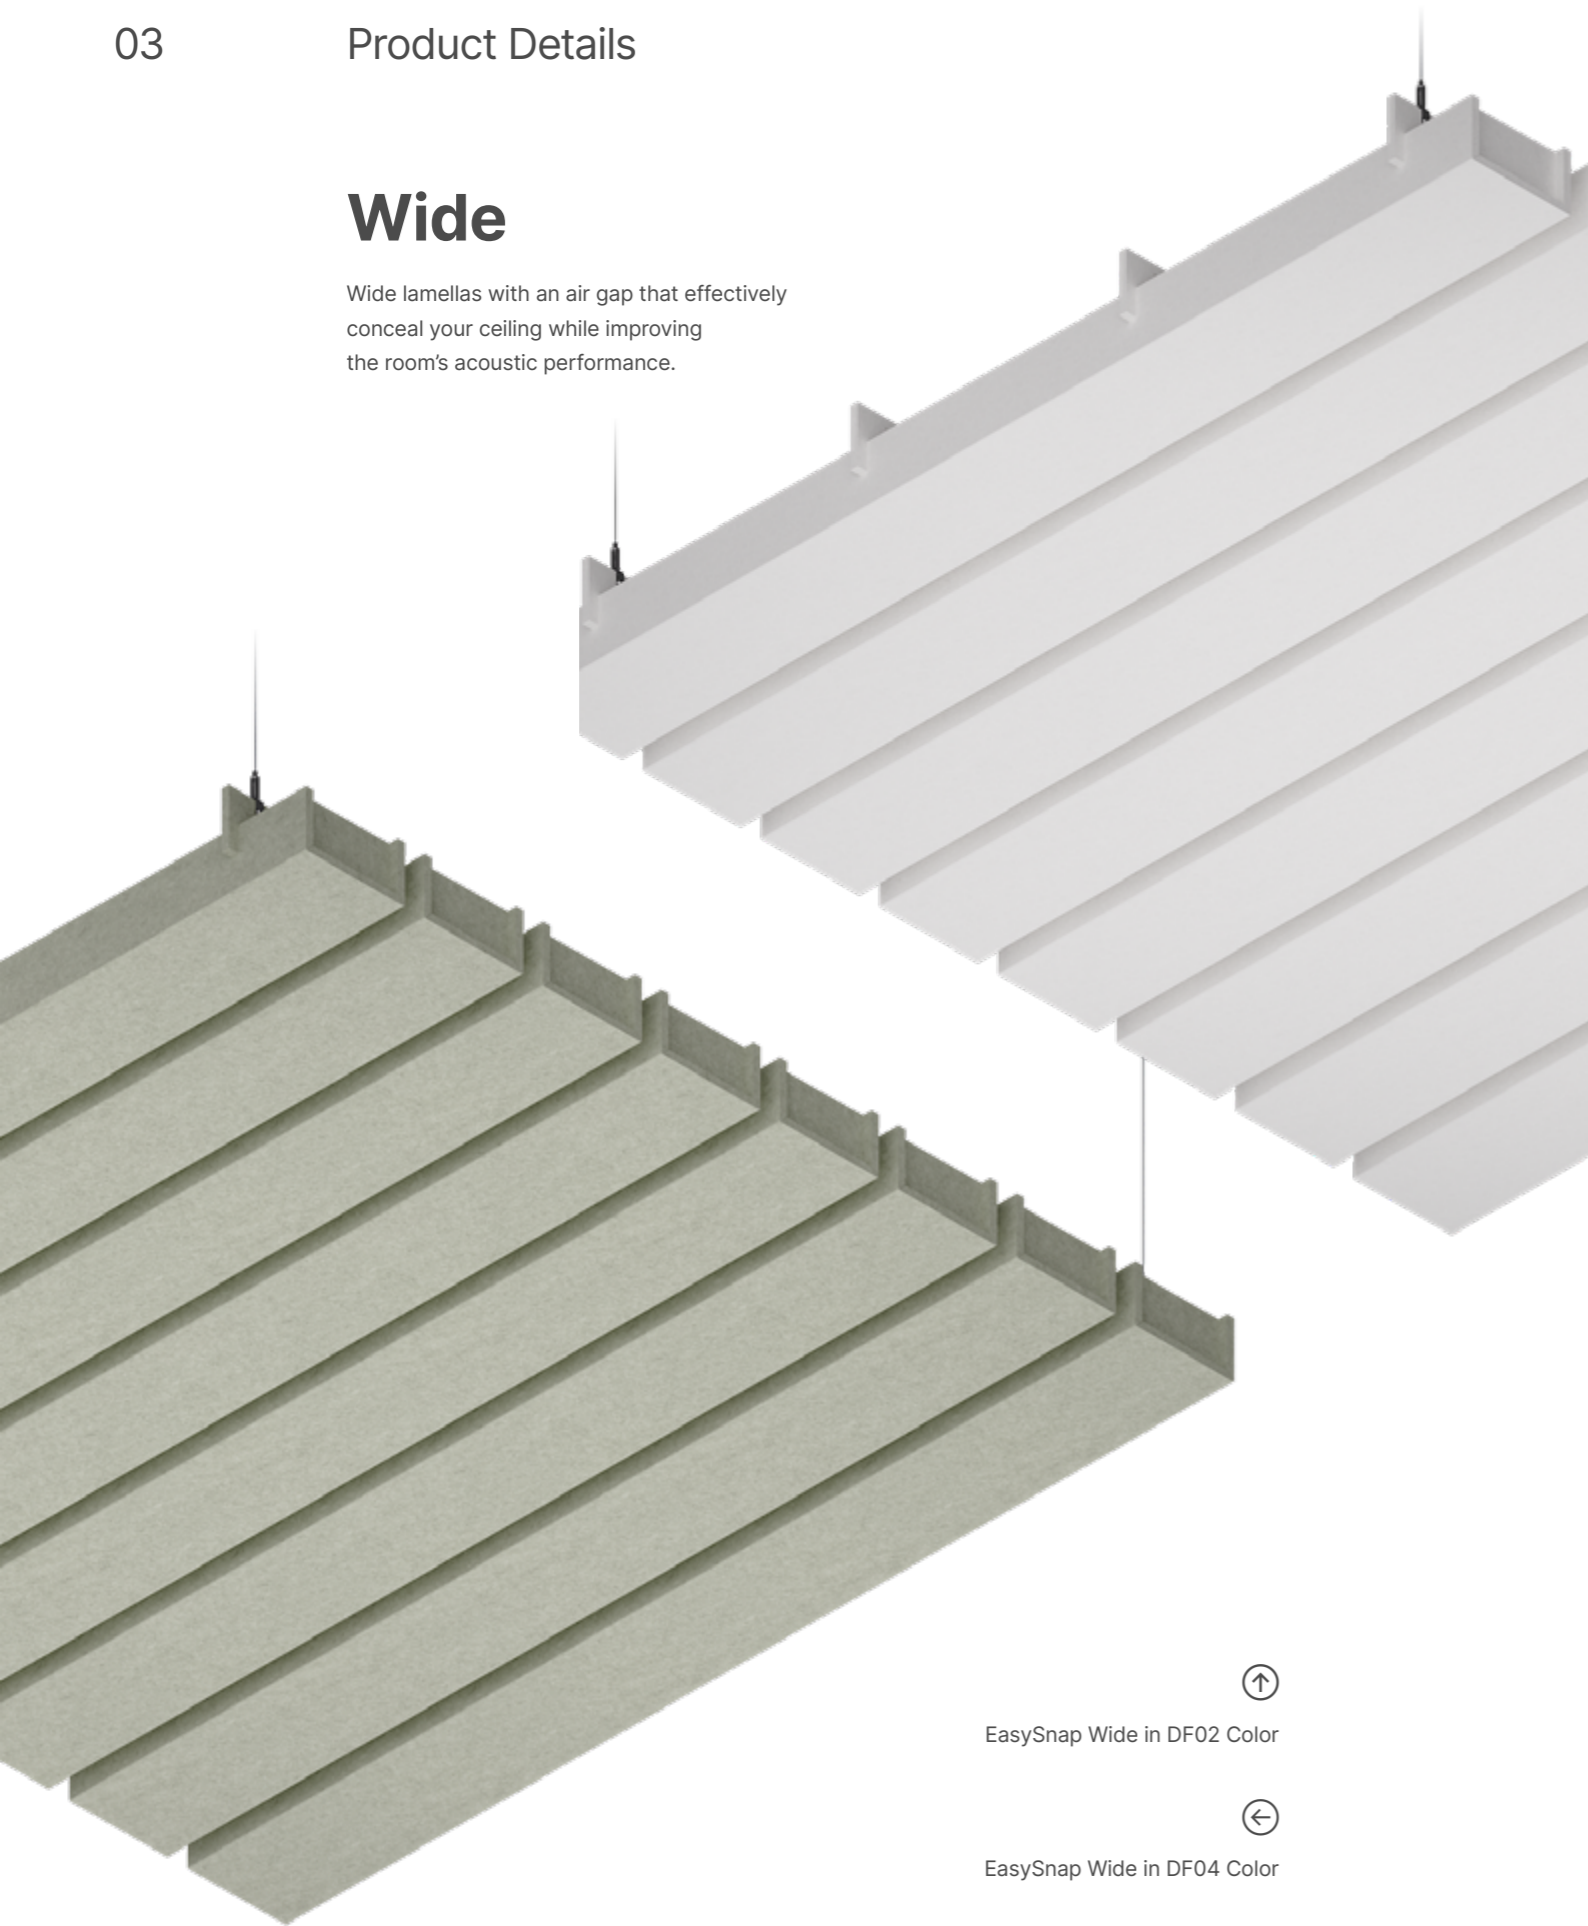

EasySnap Great in DF08 Color

EasySnap Great in DF24 Color

About EasySnap Great

- Modular joining:
- FeltLock System* ready:
- Ready to print:
- Ready to TwinFelt*:

*Find more at: www.defelt.com

Dimensions

- Baffle length: 1200
- Baffle width: 1200
- Baffle height: 202
- Mounting length: 1020
- Mounting width: 1050
- Lamellen height: 165
- Lamellen width: 50
- Lamellen length: 1200
- Lamellen spacing: 150

[mm]

Details

Included:

Acoustic Lamellen

Mounting Rails

Rails & Lamellen Baffles Connectors

Lamellen Caps

FeltLock Suspension System

Assembly Guides

Wide

Wide lamellas with an air gap that effectively conceal your ceiling while improving the room's acoustic performance.

↑
EasySnap Wide in DF02 Color

←
EasySnap Wide in DF04 Color

About EasySnap Wide