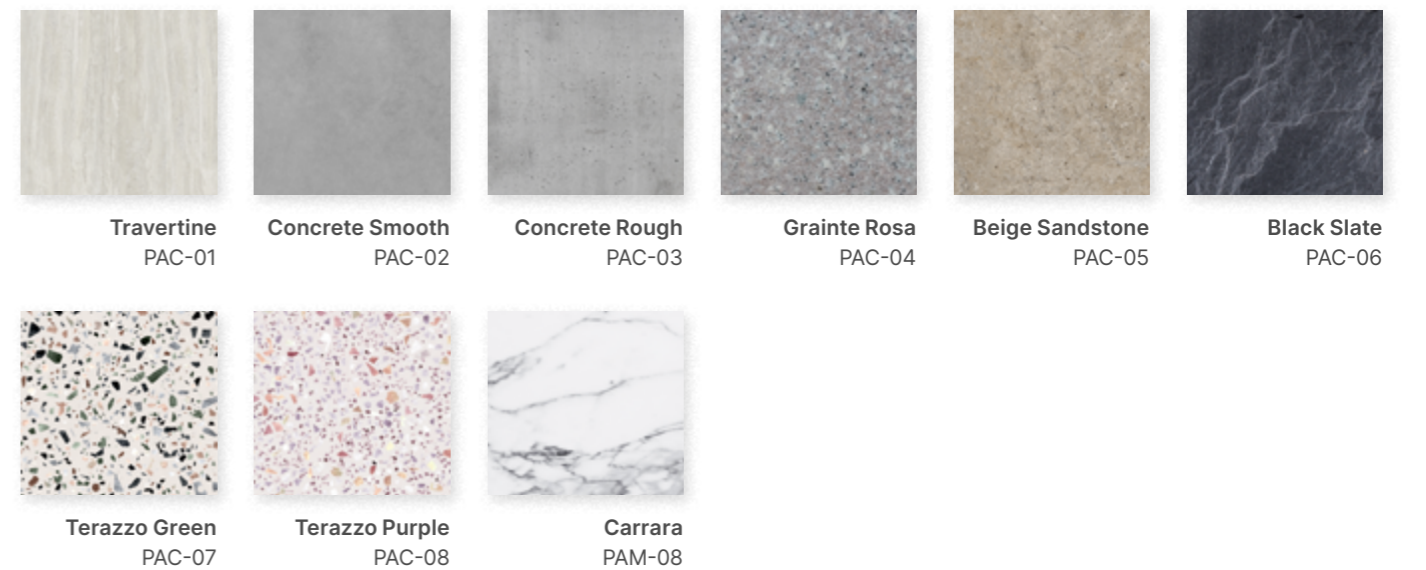

ArchiCalm & AcousticMarble