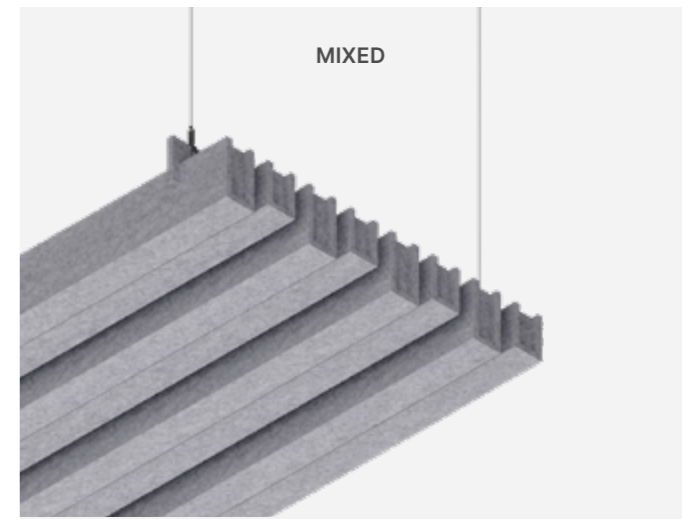

Go to DeFelt's website
Explore Our products and felt samples!

www.defelt.com/products/