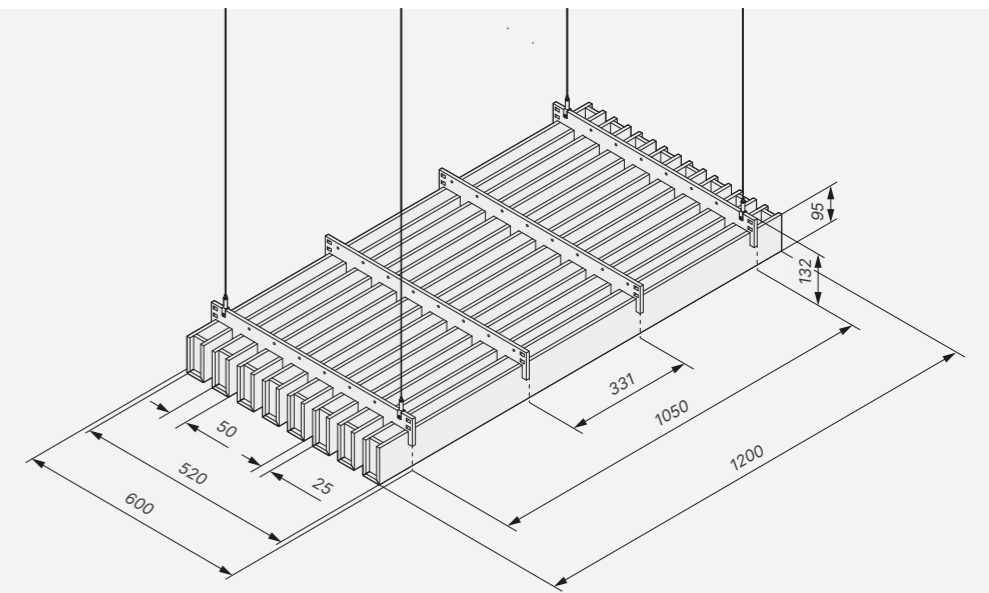

Details

Included:

Acoustic Lamellen

Mounting Rails

Rails & Lamellen Baffles Connectors

Lamellen Caps

FeltLock Suspension System

Assembly Guides