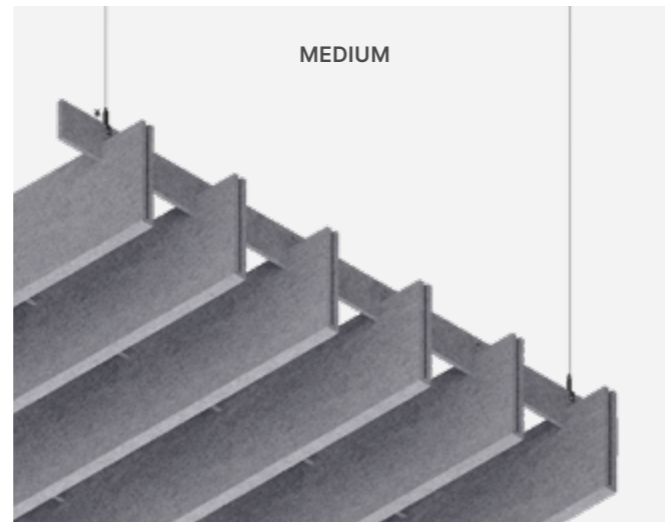

Go to DeFelt's website
Explore Our products and felt samples!

www.defelt.com/products/