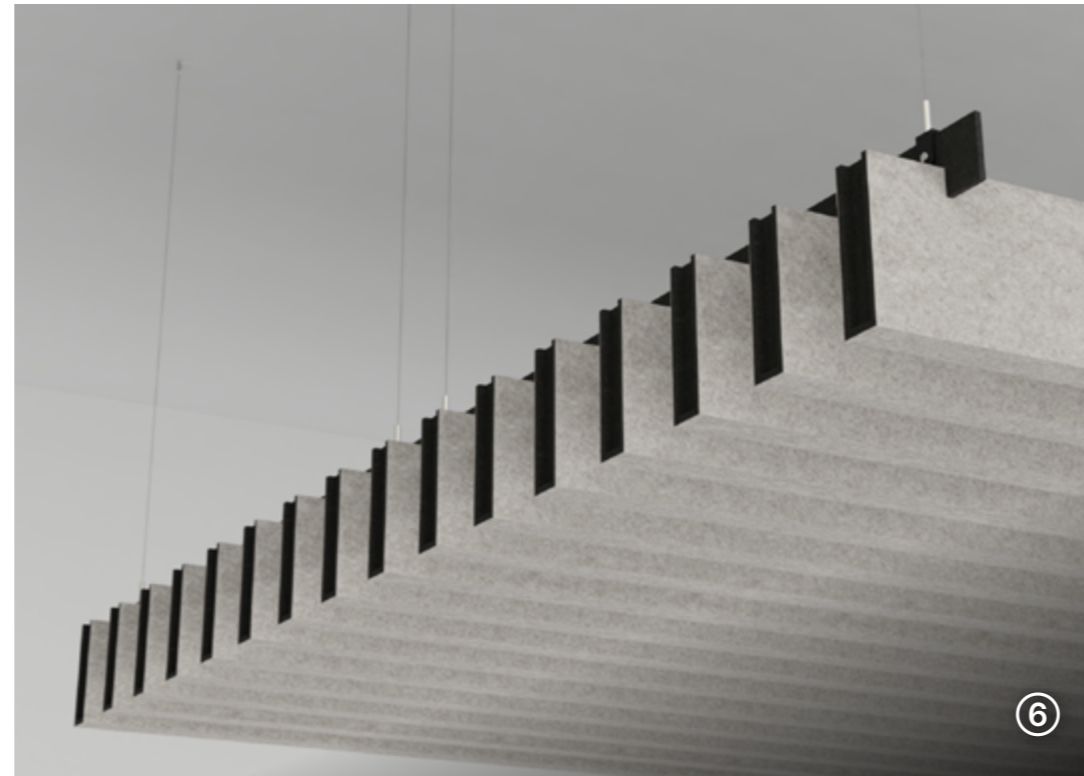

⑥ ⑦

TwinFelt is a unique technology that allows felt to be coated with a second material, thereby enhancing its possibilities for interior design.

⑧ ⑨

We also offer printing on panels that imitates materials such as wood, stone, marble, or other textures.

Go to DeFelt's website
Explore Our products and felt samples!