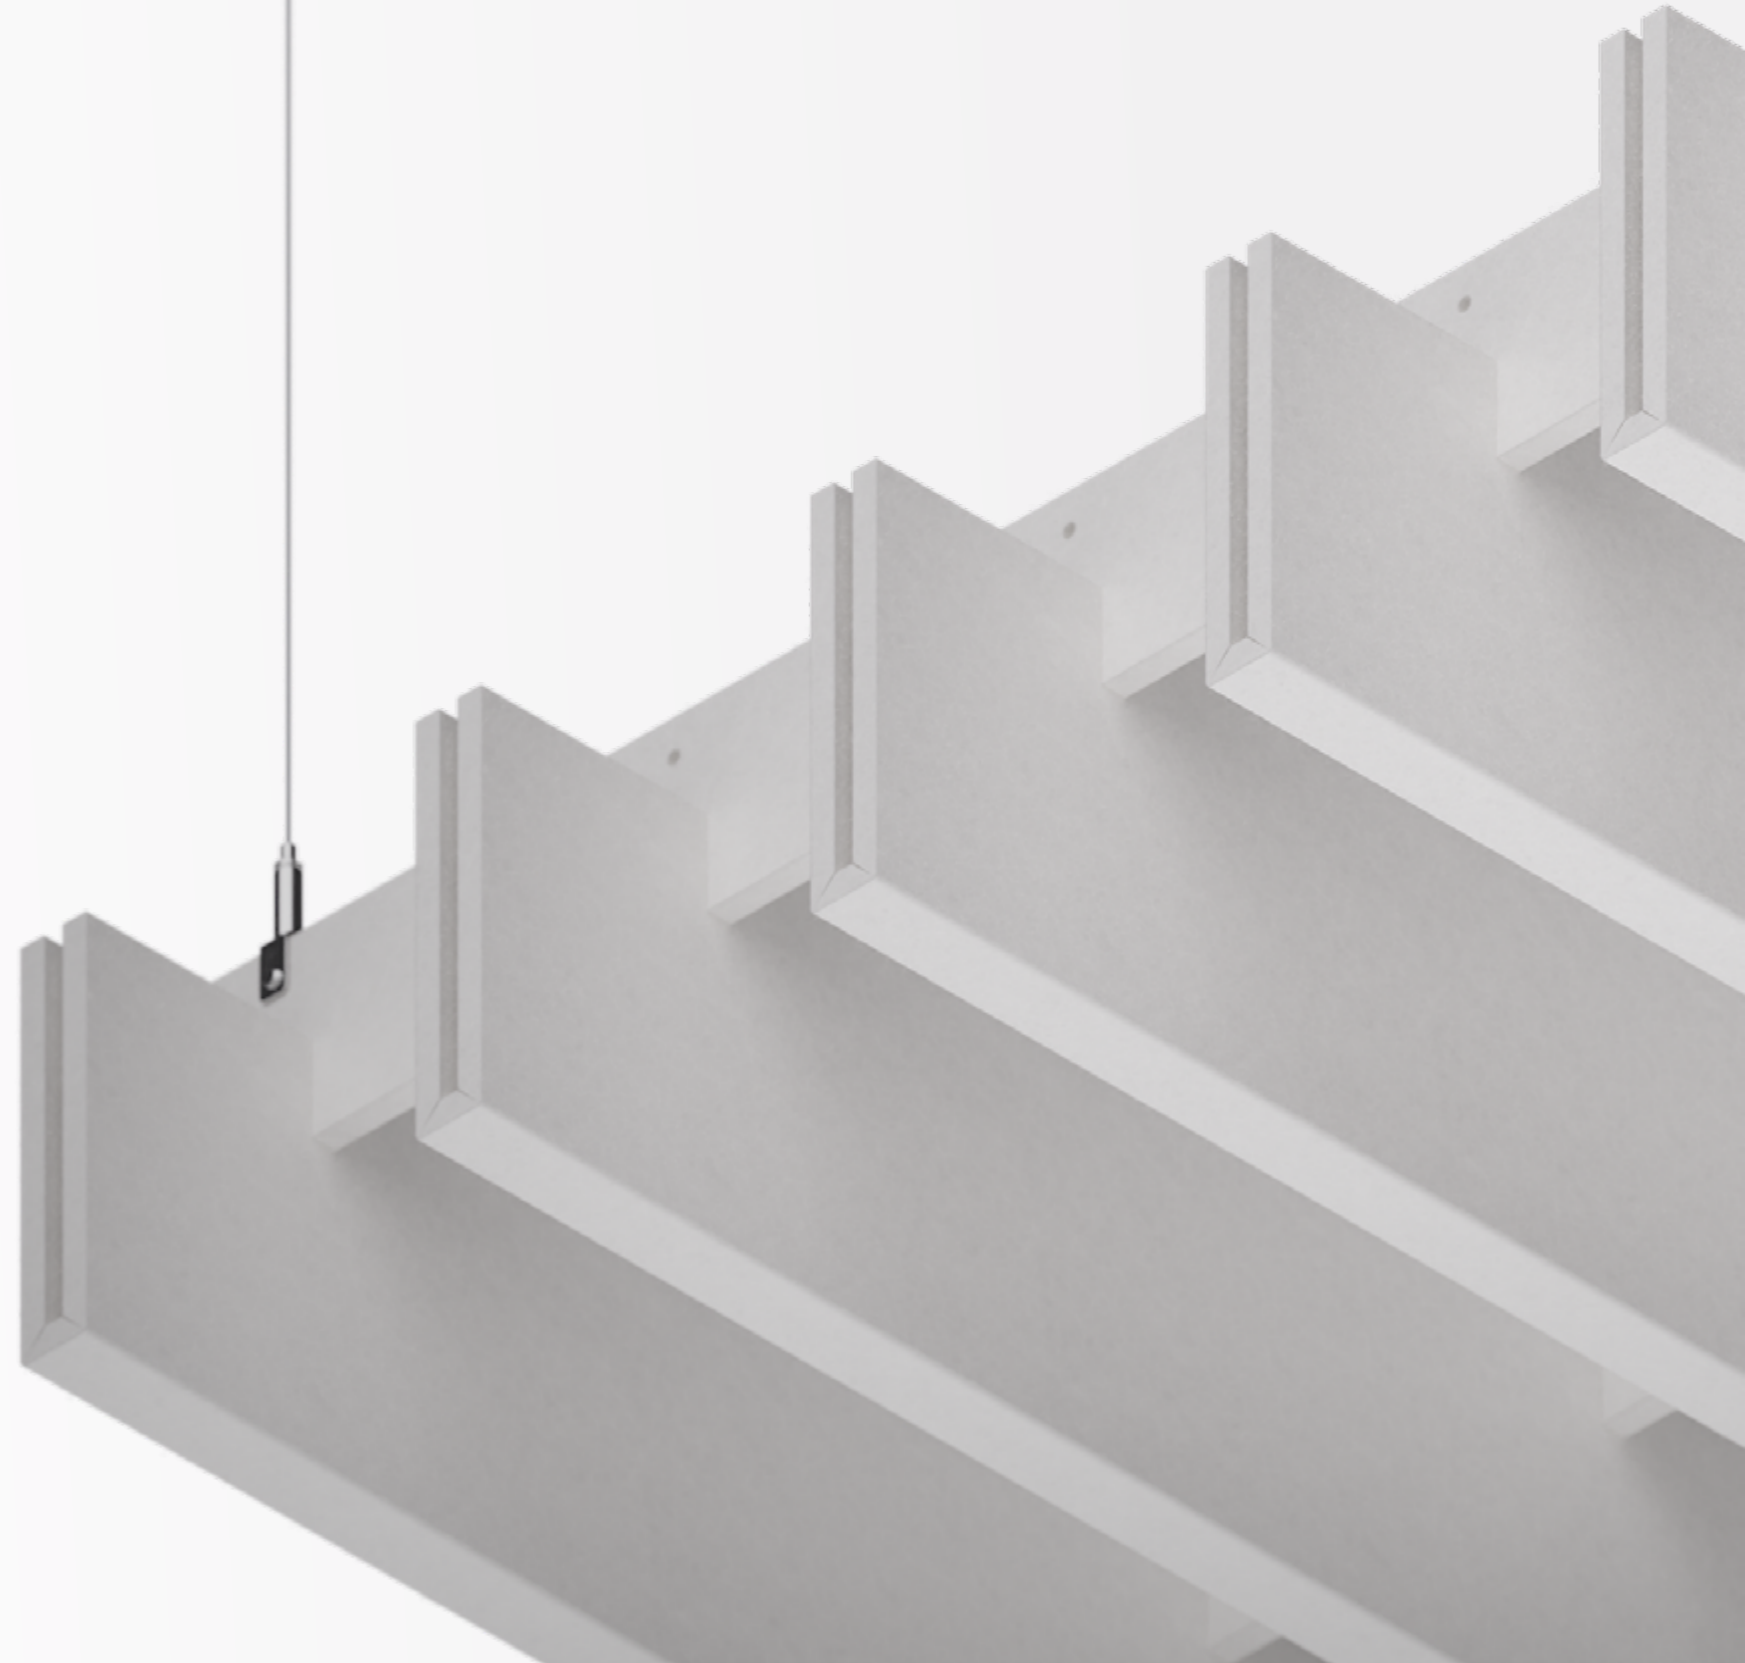

EasySnap™

Modular acoustic ceiling baffles combining good sound absorption with modern design. Easy to install, perfect for residential and commercial interiors.

Why EasySnap?

Thoughtfully designed with a focus on aesthetics,

Made from recycled PET felt,

Meets sustainability and quality standards,

Improve the room's acoustics without altering the furniture or flooring.

Origin

Created from our office needs - designed to enhance acoustics and well-being with aesthetic impact.

EasySnap™ Acoustic Baffles System Collection was designed with creativity and freedom to explore the boundary between aesthetics and acoustic quality.