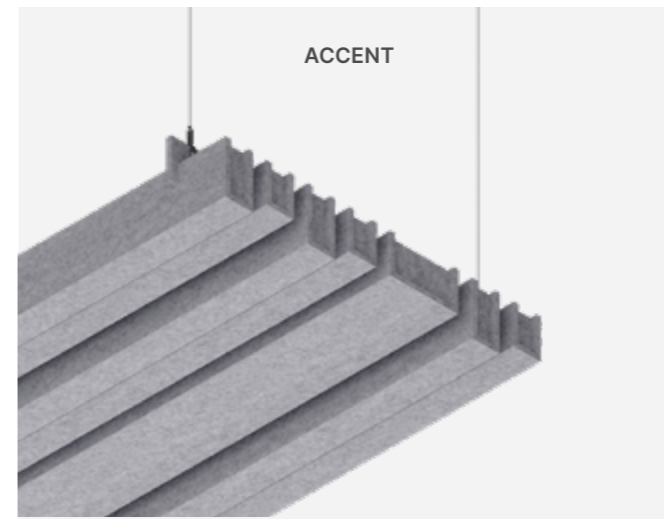

Go to DeFelt's website
Explore Our products and felt samples!

www.defelt.com/products/