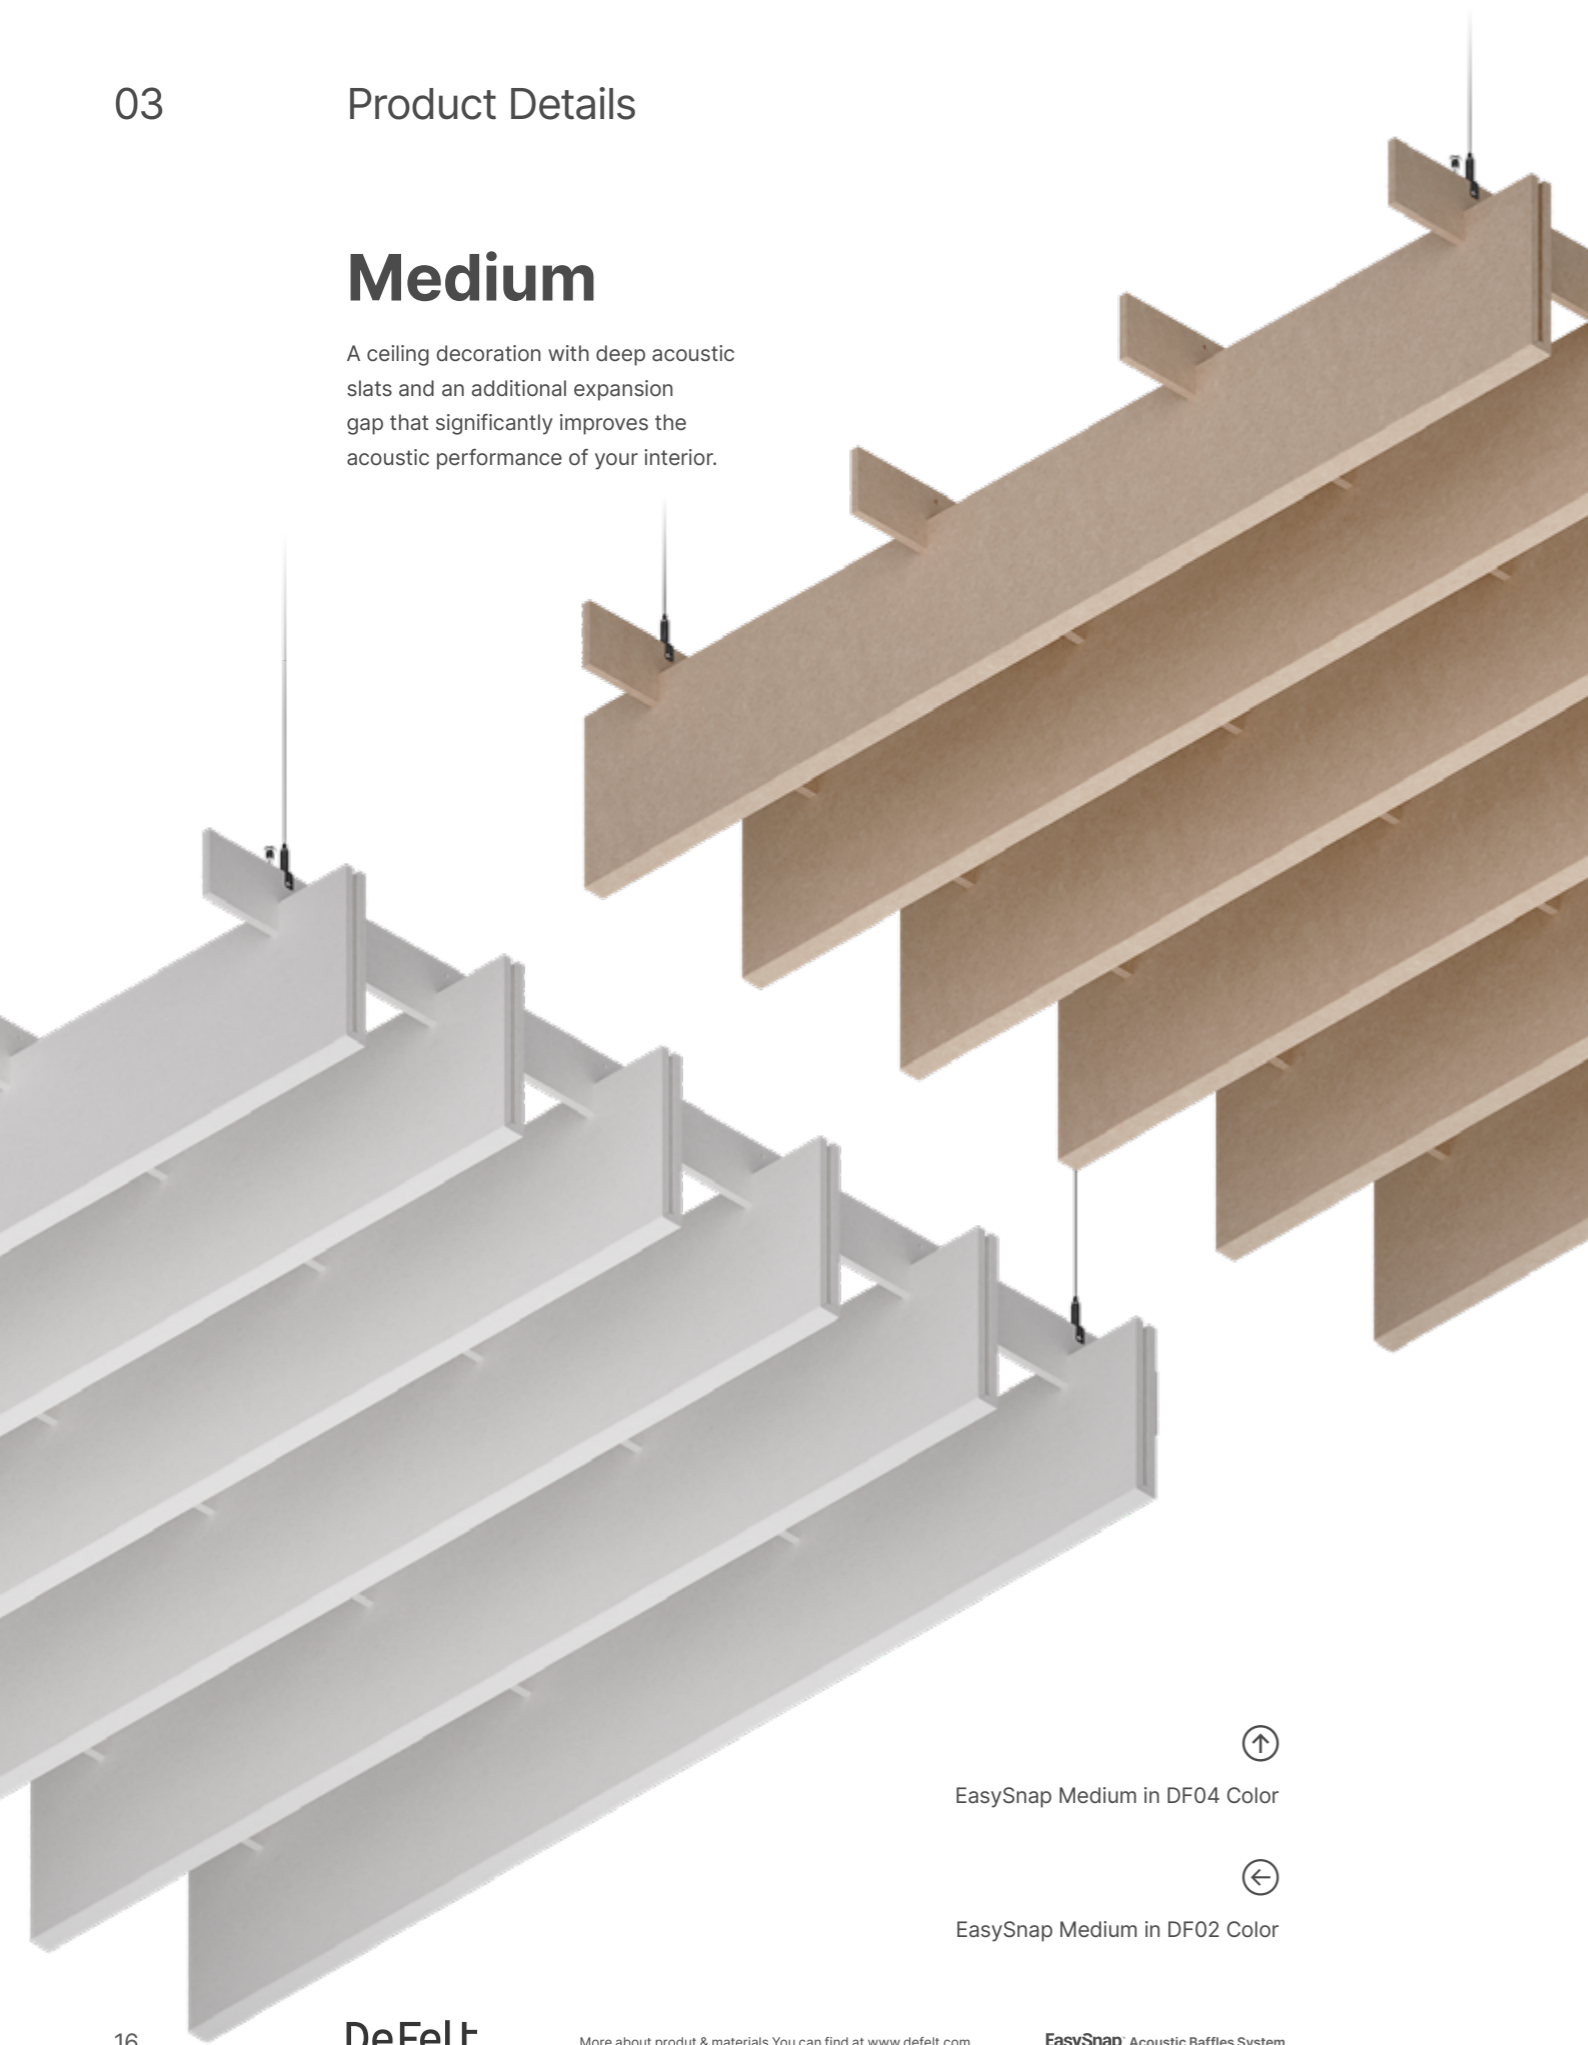

EasySnap Light in DF24 Color

EasySnap Light in DF18 Color

About EasySnap Light

- Modular joining:
- FeltLock System* ready:
- Ready to print:
- Ready to TwinFelt*:

*Find more at: www.defelt.com

Dimensions

- Baffle length: 1200
- Baffle width: 1200
- Baffle height: 175
- Mounting length: 1020
- Mounting width: 1050
- Lamellen height: 137
- Lamellen width: 25
- Lamellen length: 1200
- Lamellen spacing: 125

[mm]

Details

Included:

Acoustic Lamellen

Mounting Rails

Rails & Lamellen Baffles Connectors

FeltLock Suspension System

Assembly Guides

Medium

A ceiling decoration with deep acoustic slats and an additional expansion gap that significantly improves the acoustic performance of your interior.

EasySnap Medium in DF04 Color

EasySnap Medium in DF02 Color