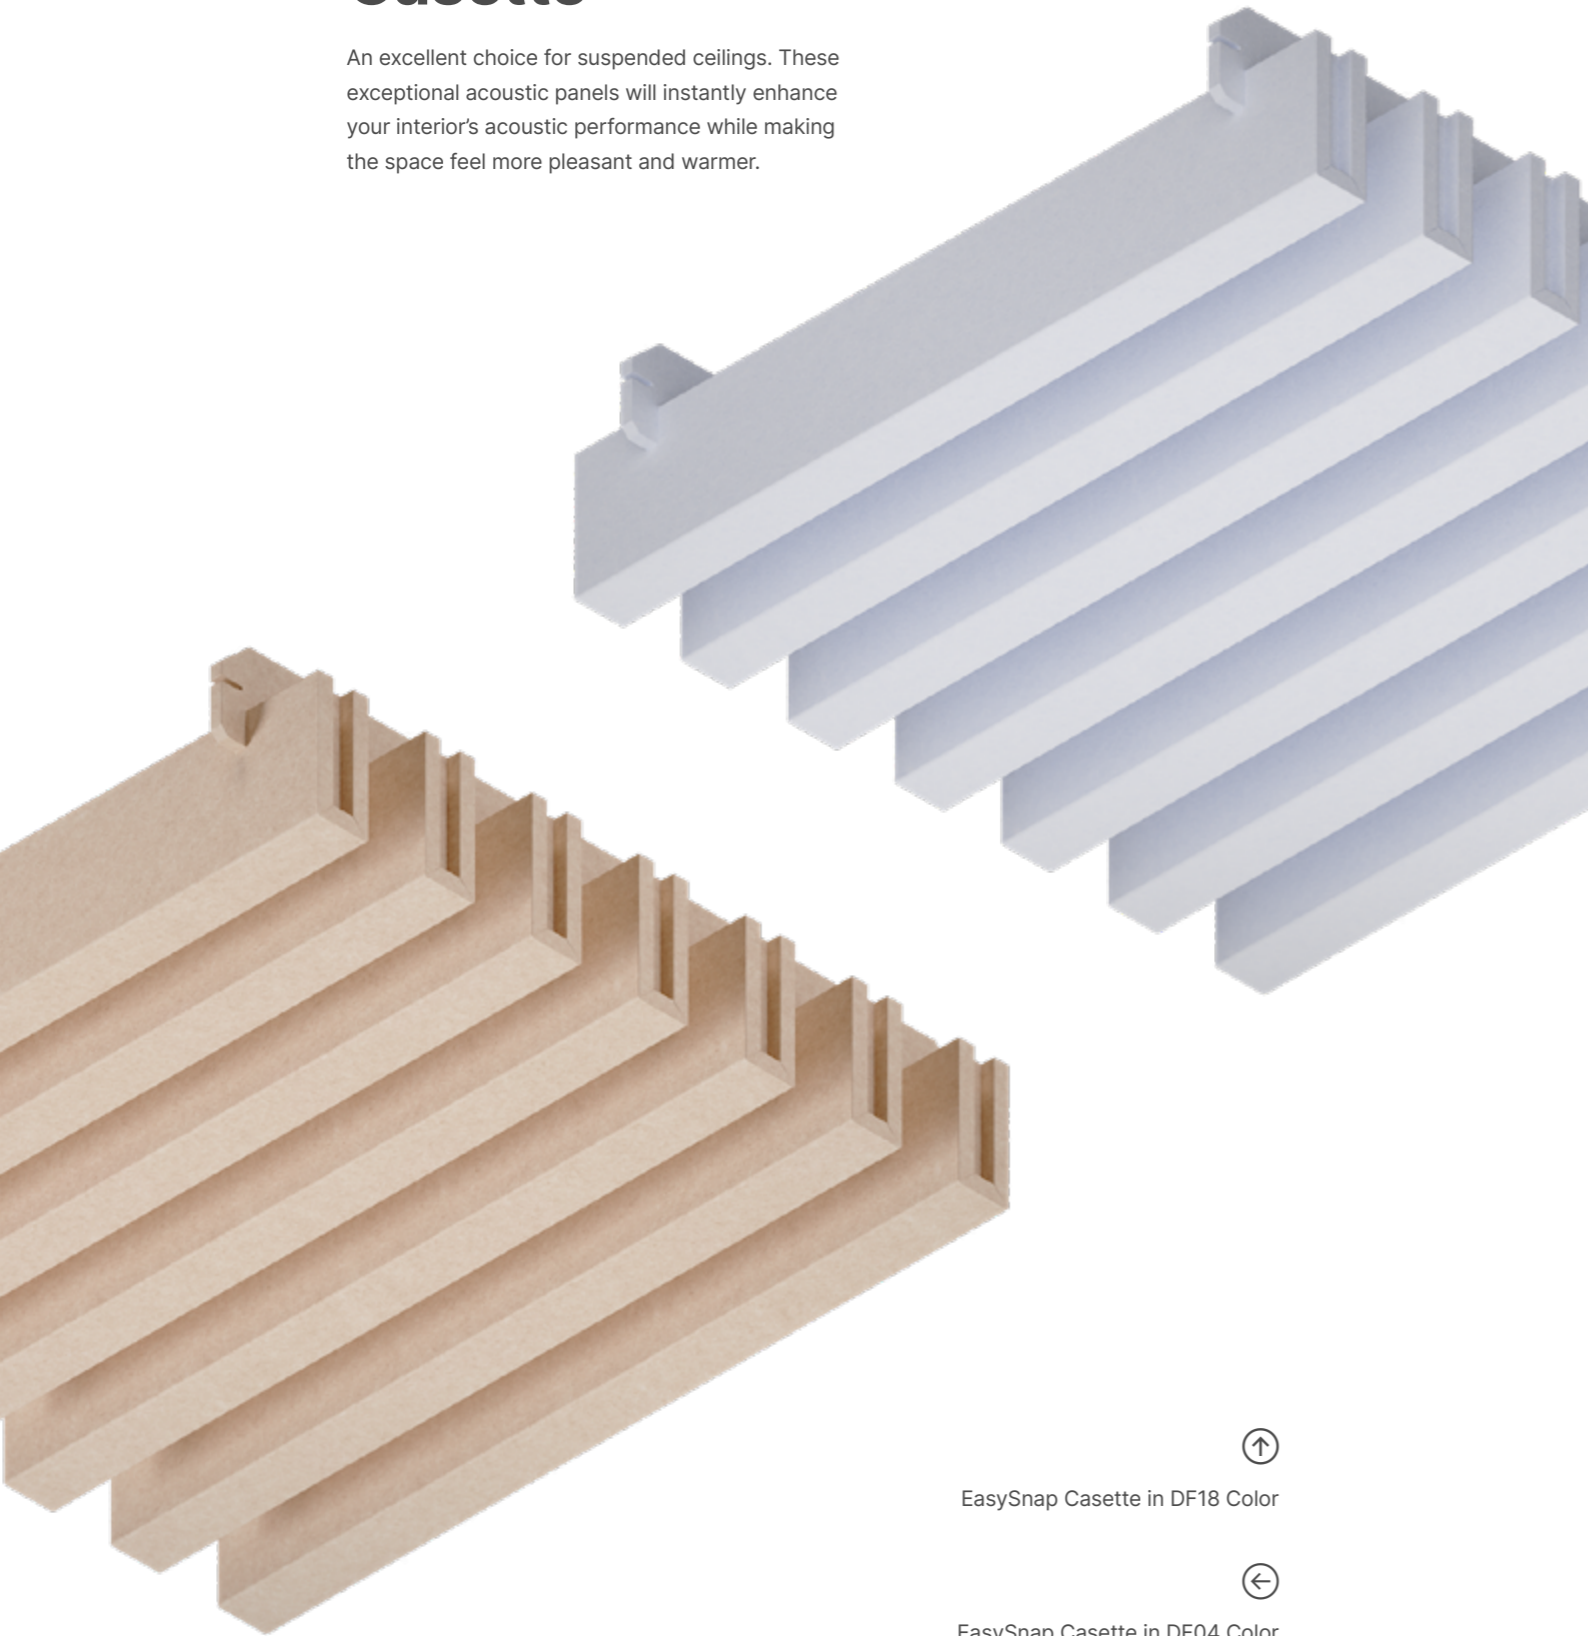

About EasySnap Accent

- Modular joining: ✓
- FeltLock System* ready: ✓
- Rearranging elements: ✓
- Ready to print: ✓
- Ready to TwinFelt*: ✓

*Find more at: www.defelt.com

Dimensions

- Baffle length: 1200
- Baffle width: 600
- Baffle height: 135
- Mounting length: 520
- Mounting width: 1050
- Lamellen height: 95 / 70
- Lamellen width: 50 / 125
- Lamellen length: 1200
- Lamellen spacing: 25

[mm]

Details

Included:

x7	x4	x14 x16	x14	x4	
Acoustic Lamellen	Mounting Rails	Rails & Lamellen Baffles Connectors	Lamellen Caps	FeltLock Suspension System	Assembly Guides

Casette

An excellent choice for suspended ceilings. These exceptional acoustic panels will instantly enhance your interior's acoustic performance while making the space feel more pleasant and warmer.