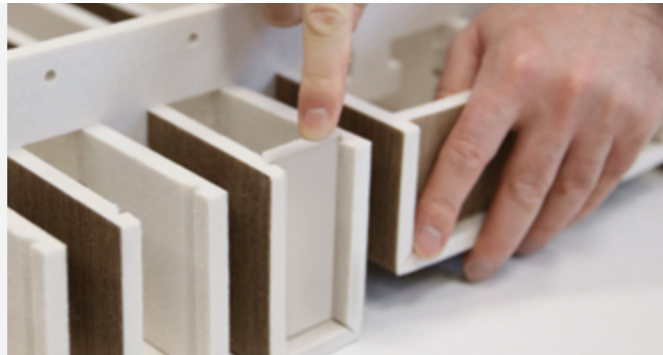

Lamellen caps

A simple solution that significantly enhances the aesthetics of your interior. With end caps, you can conceal open lamellas, creating a unique character for your ceiling.