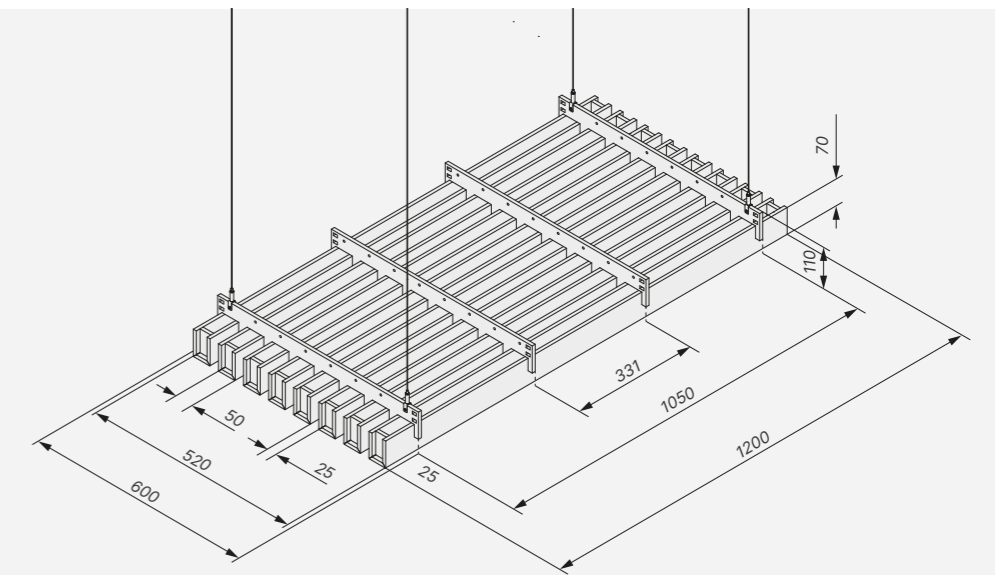

Dimensions

- Baffle length: 1200
- Baffle width: 600
- Baffle height: 110
- Mounting length: 520
- Mounting width: 1050
- Lamellen height: 70
- Lamellen width: 50
- Lamellen length: 1200
- Lamellen spacing: 25

[mm]