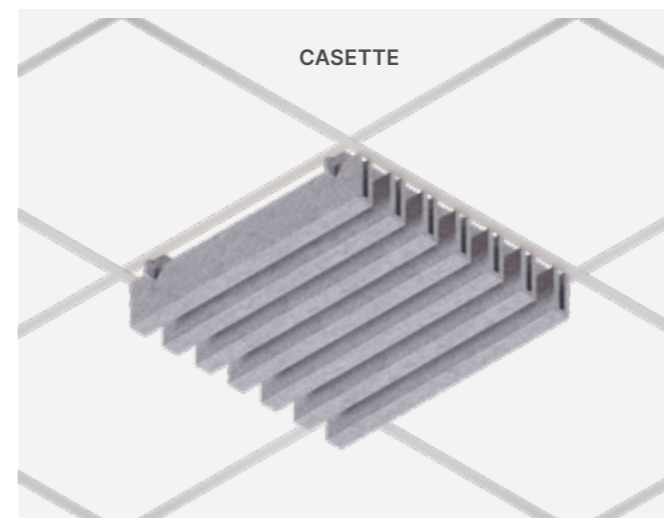

Go to DeFelt's website
Explore Our products and felt samples!

www.defelt.com/products/