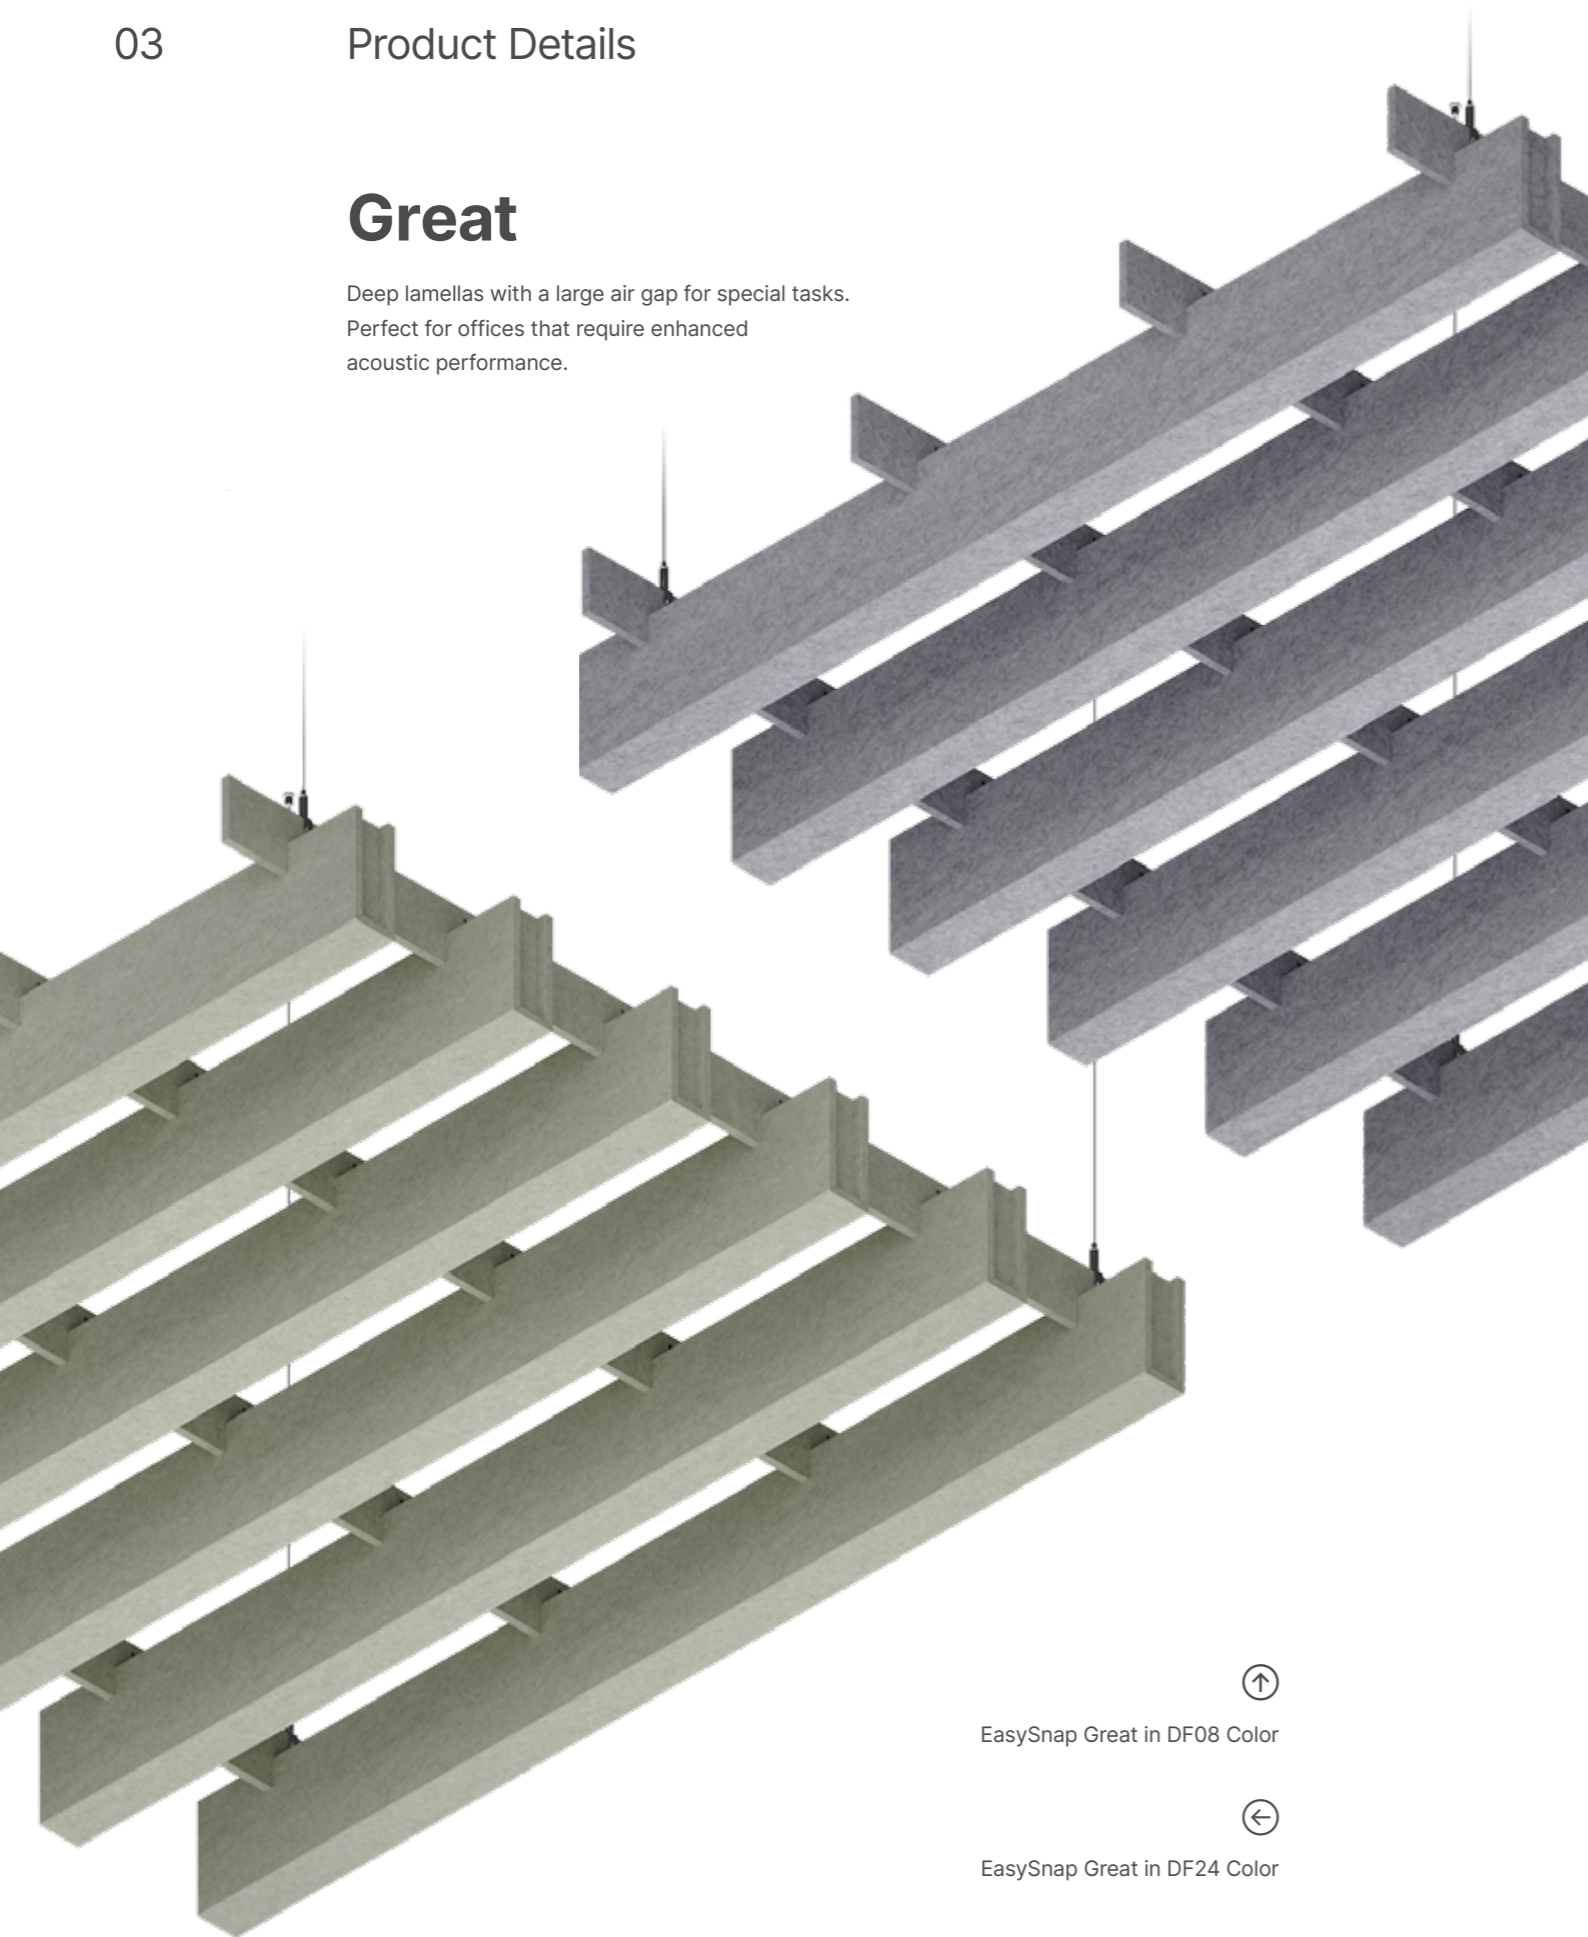

[mm]

Details

Included:

x8	x4	x16	x16	x4	
Acoustic Lamellen	Mounting Rails	Rails & Lamellen Baffles Connectors	Lamellen Caps	FeltLock Suspension System	Assembly Guides

Great

Deep lamellas with a large air gap for special tasks. Perfect for offices that require enhanced acoustic performance.

EasySnap Great in DF08 Color

EasySnap Great in DF24 Color

About EasySnap Great

- Modular joining:
- FeltLock System* ready:
- Ready to print:
- Ready to TwinFelt*:

*Find more at: www.defelt.com

Dimensions

- Baffle length: 1200
- Baffle width: 1200
- Baffle height: 202
- Mounting length: 1020
- Mounting width: 1050
- Lamellen height: 165
- Lamellen width: 50
- Lamellen length: 1200
- Lamellen spacing: 150