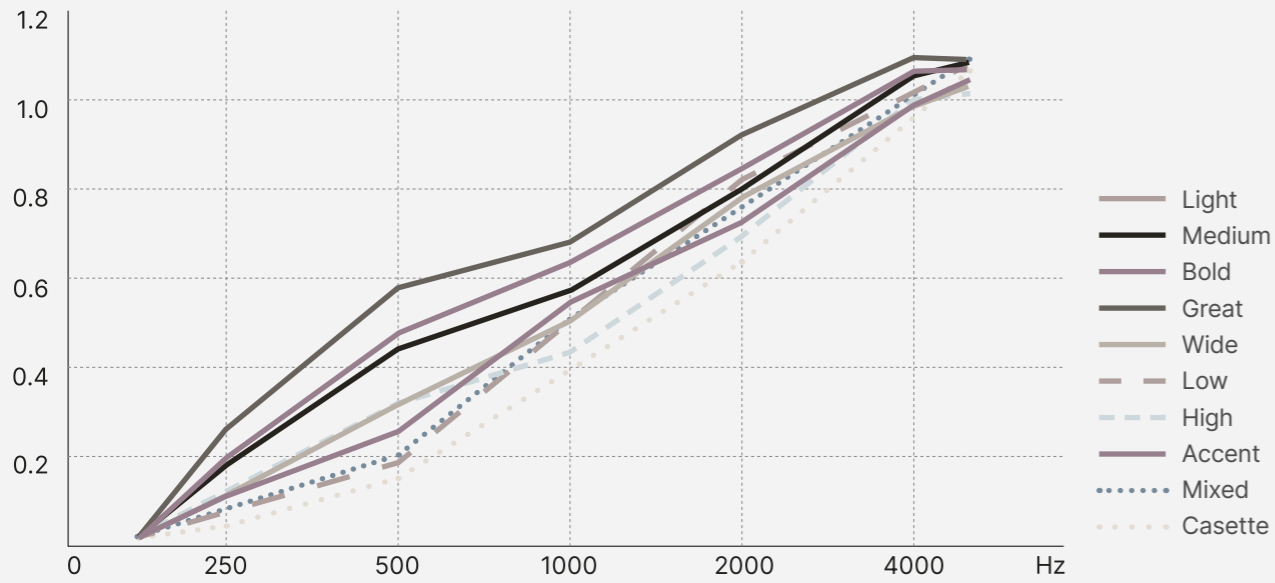

For 9 mm PET Felt (1900 g/m²): When installed with a 60–200 mm suspension gap, EasySnap™ can achieve an estimated NRC rating of up to 0.90–0.95, depending on configuration and test setup. This corresponds to Acoustic Class A ($\alpha_w \geq 0.90$) performance.

Direct mounting (no air gap): strong absorption in mid and high frequencies, with limited low-frequency performance.

With a 60–200 mm air gap: significantly improved low- and mid-frequency absorption, with excellent performance across the speech frequency range (500–2000 Hz).

Please note that these values are based on our internal testing and calculations. We are currently preparing a full test setup for official laboratory testing in accordance with EN ISO 354, with classification according to EN ISO 11654.

Absorption Coefficient for: no gap, 9mm 1900 g/m²