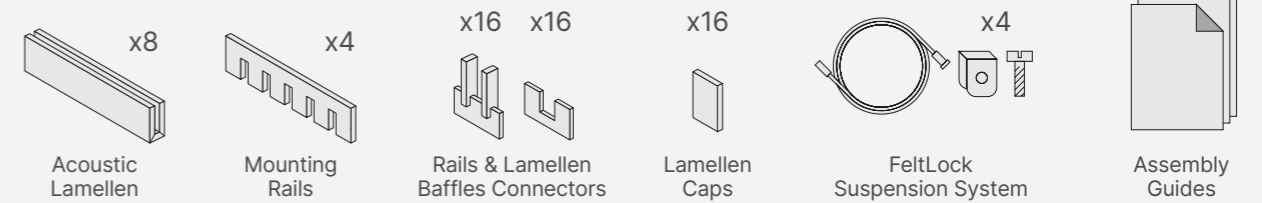

Details

Included: