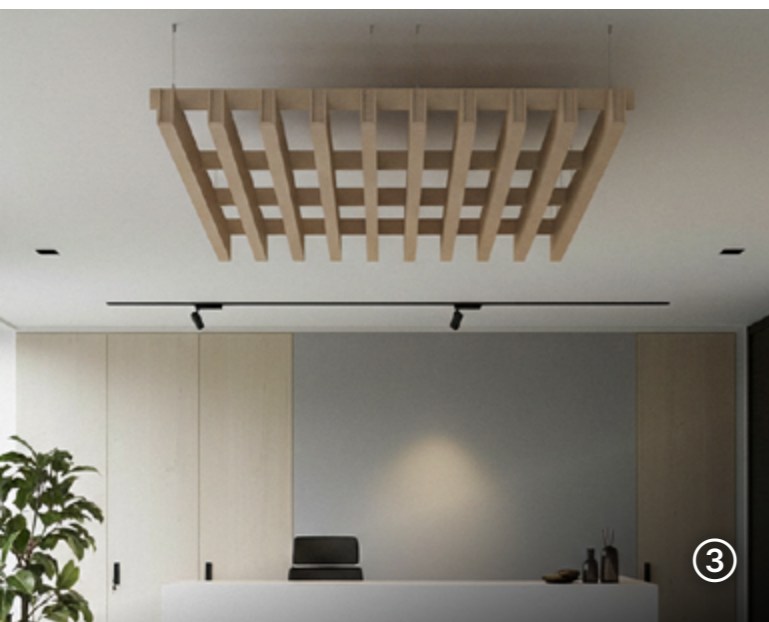

EasySnap™ Acoustic Baffles System Collection was designed with creativity and freedom to explore the boundary between aesthetics and acoustic quality.

①

②

③

④

⑤

①

EasySnap is an ideal solution for all types of interiors. It performs especially well in heavily glazed spaces, helping to reduce echo and reverberation.