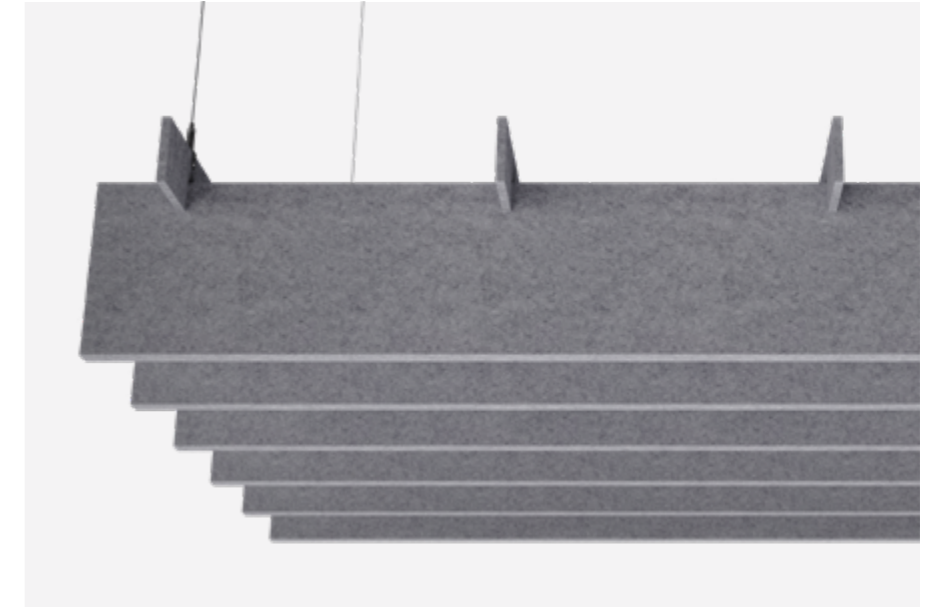

Medium

A ceiling decoration with deep acoustic slats and an additional expansion gap that significantly improves the acoustic performance of your interior.

EasySnap Medium in DF04 Color

EasySnap Medium in DF02 Color

About EasySnap Medium

- Modular joining:
- FeltLock System* ready:
- Ready to print:
- Ready to TwinFelt*:

*Find more at: www.defelt.com

Dimensions

- Baffle length: 1200
- Baffle width: 1200
- Baffle height: 225
- Mounting length: 1020
- Mounting width: 1050
- Lamellen height: 187
- Lamellen width: 25
- Lamellen length: 1200
- Lamellen spacing: 175