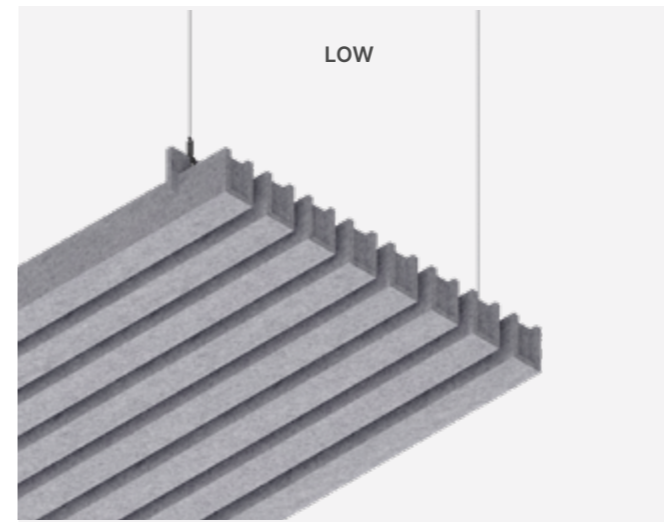

Go to DeFelt's website
Explore Our products and felt samples!

www.defelt.com/products/