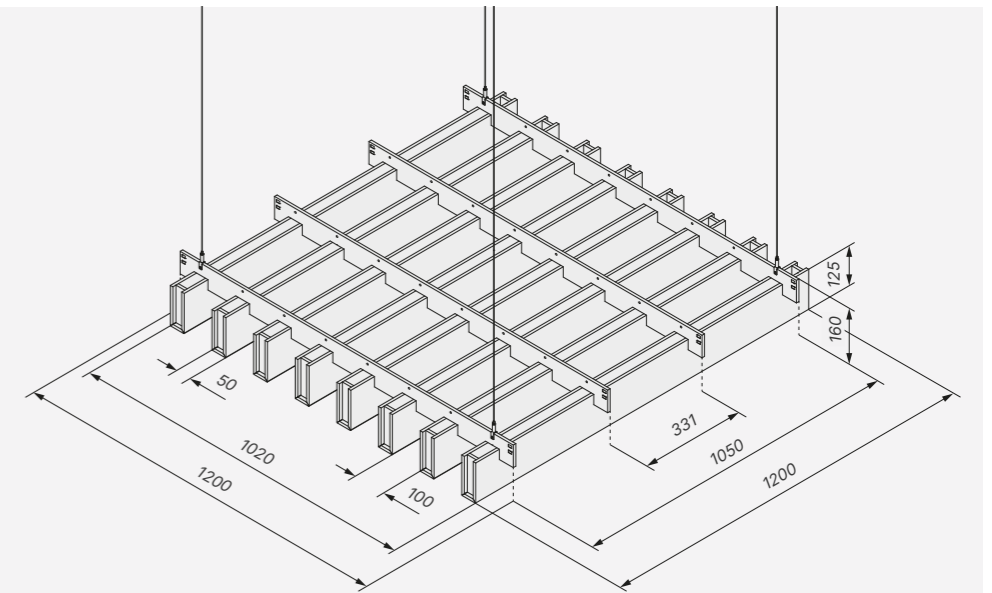

Details

Included:

x8	x4	x16	x16	x4	
Acoustic Lamellen	Mounting Rails	Rails & Lamellen Baffles Connectors	Lamellen Caps	FeltLock Suspension System	Assembly Guides