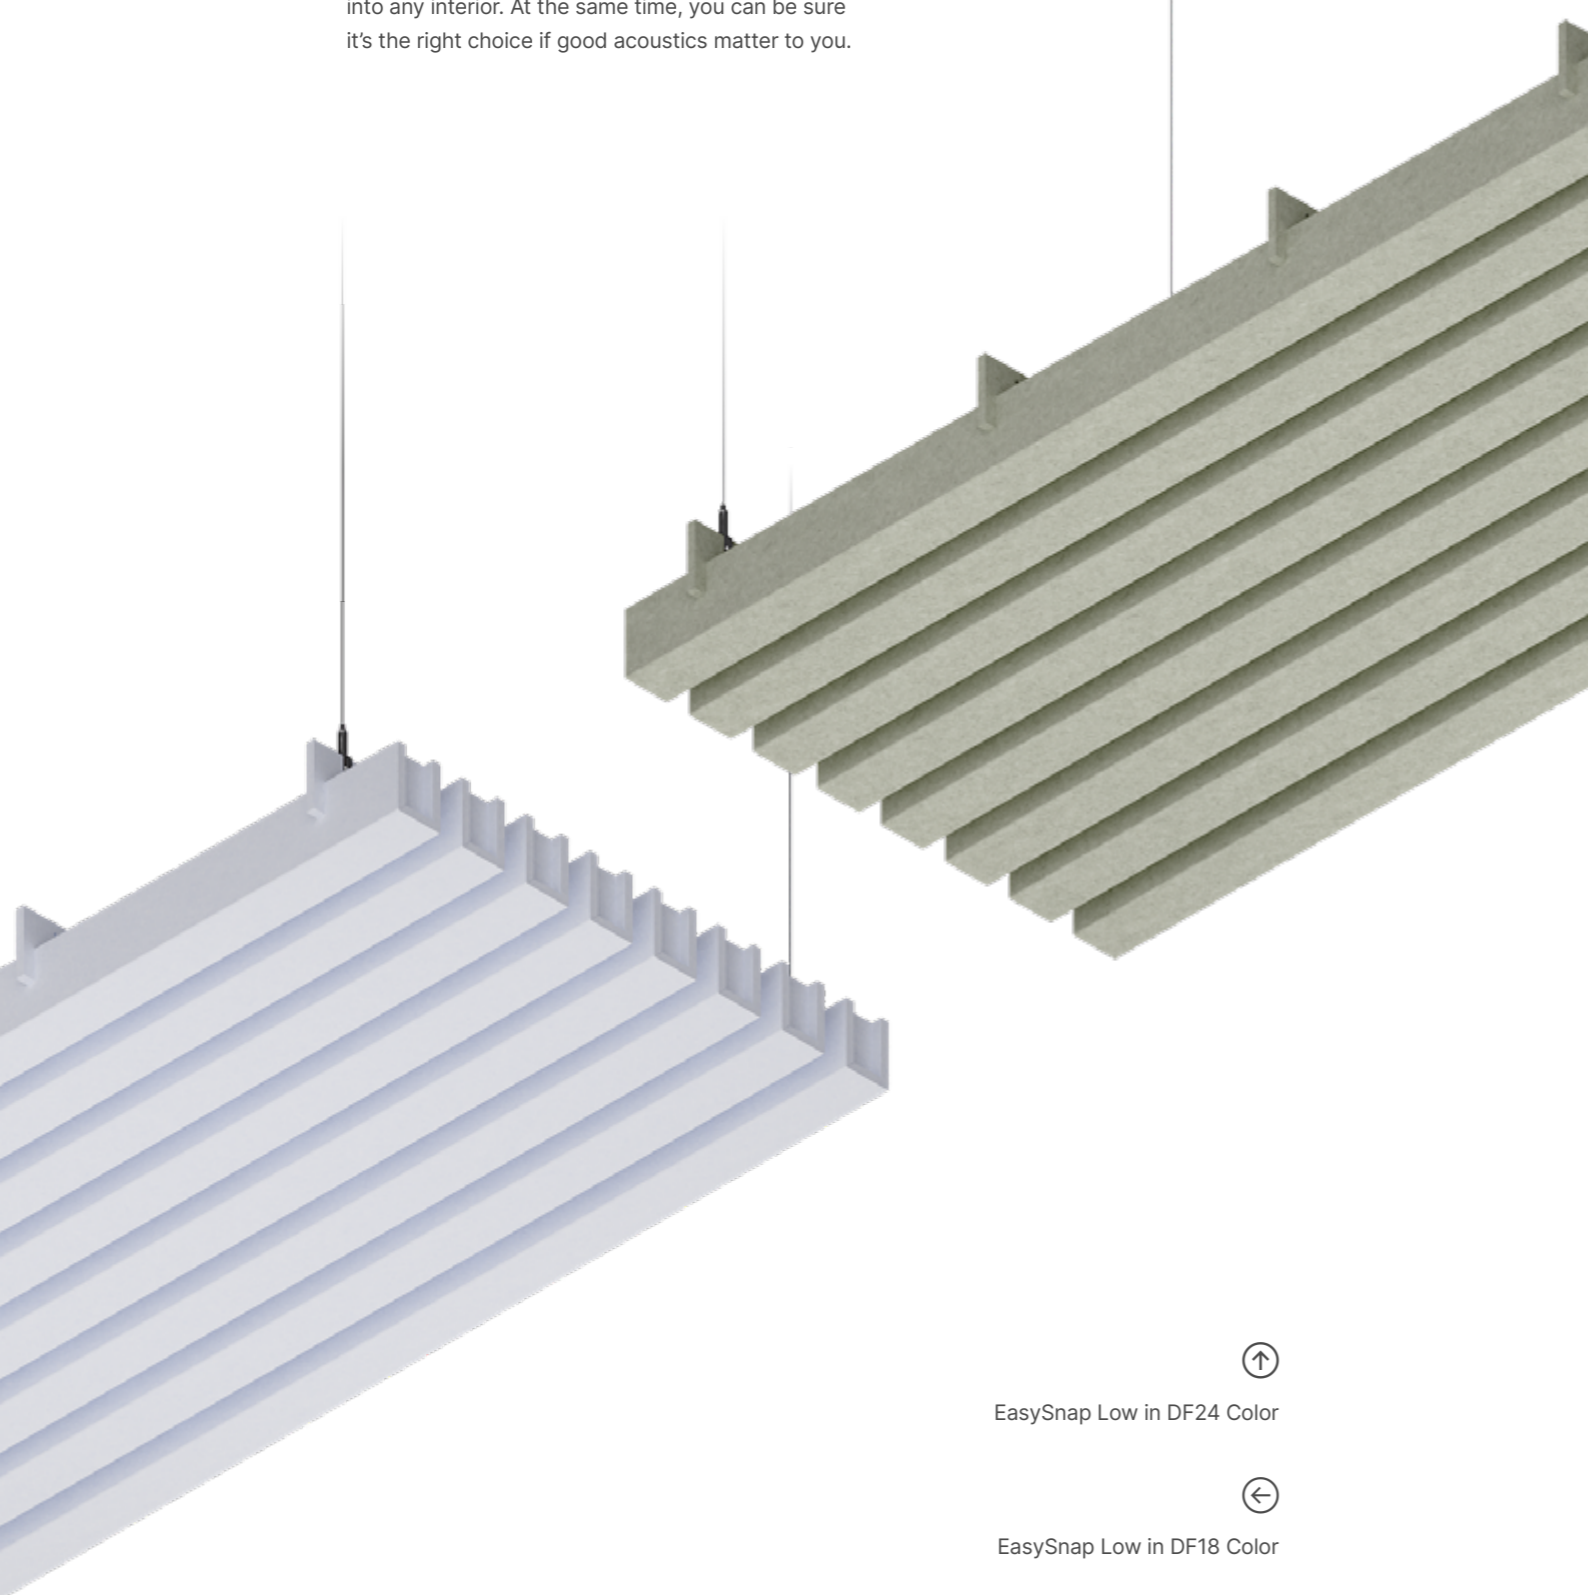

[mm]

Details

Included:

Low

A ceiling panel with elegant lamellas that blend perfectly into any interior. At the same time, you can be sure it's the right choice if good acoustics matter to you.

EasySnap Low in DF24 Color

EasySnap Low in DF18 Color

About EasySnap Low

- Modular joining:
- FeltLock System* ready:
- Ready to print:
- Ready to TwinFelt*:

*Find more at: www.defelt.com

Dimensions

- Baffle length: 1200
- Baffle width: 600
- Baffle height: 110
- Mounting length: 520
- Mounting width: 1050
- Lamellen height: 70
- Lamellen width: 50
- Lamellen length: 1200
- Lamellen spacing: 25