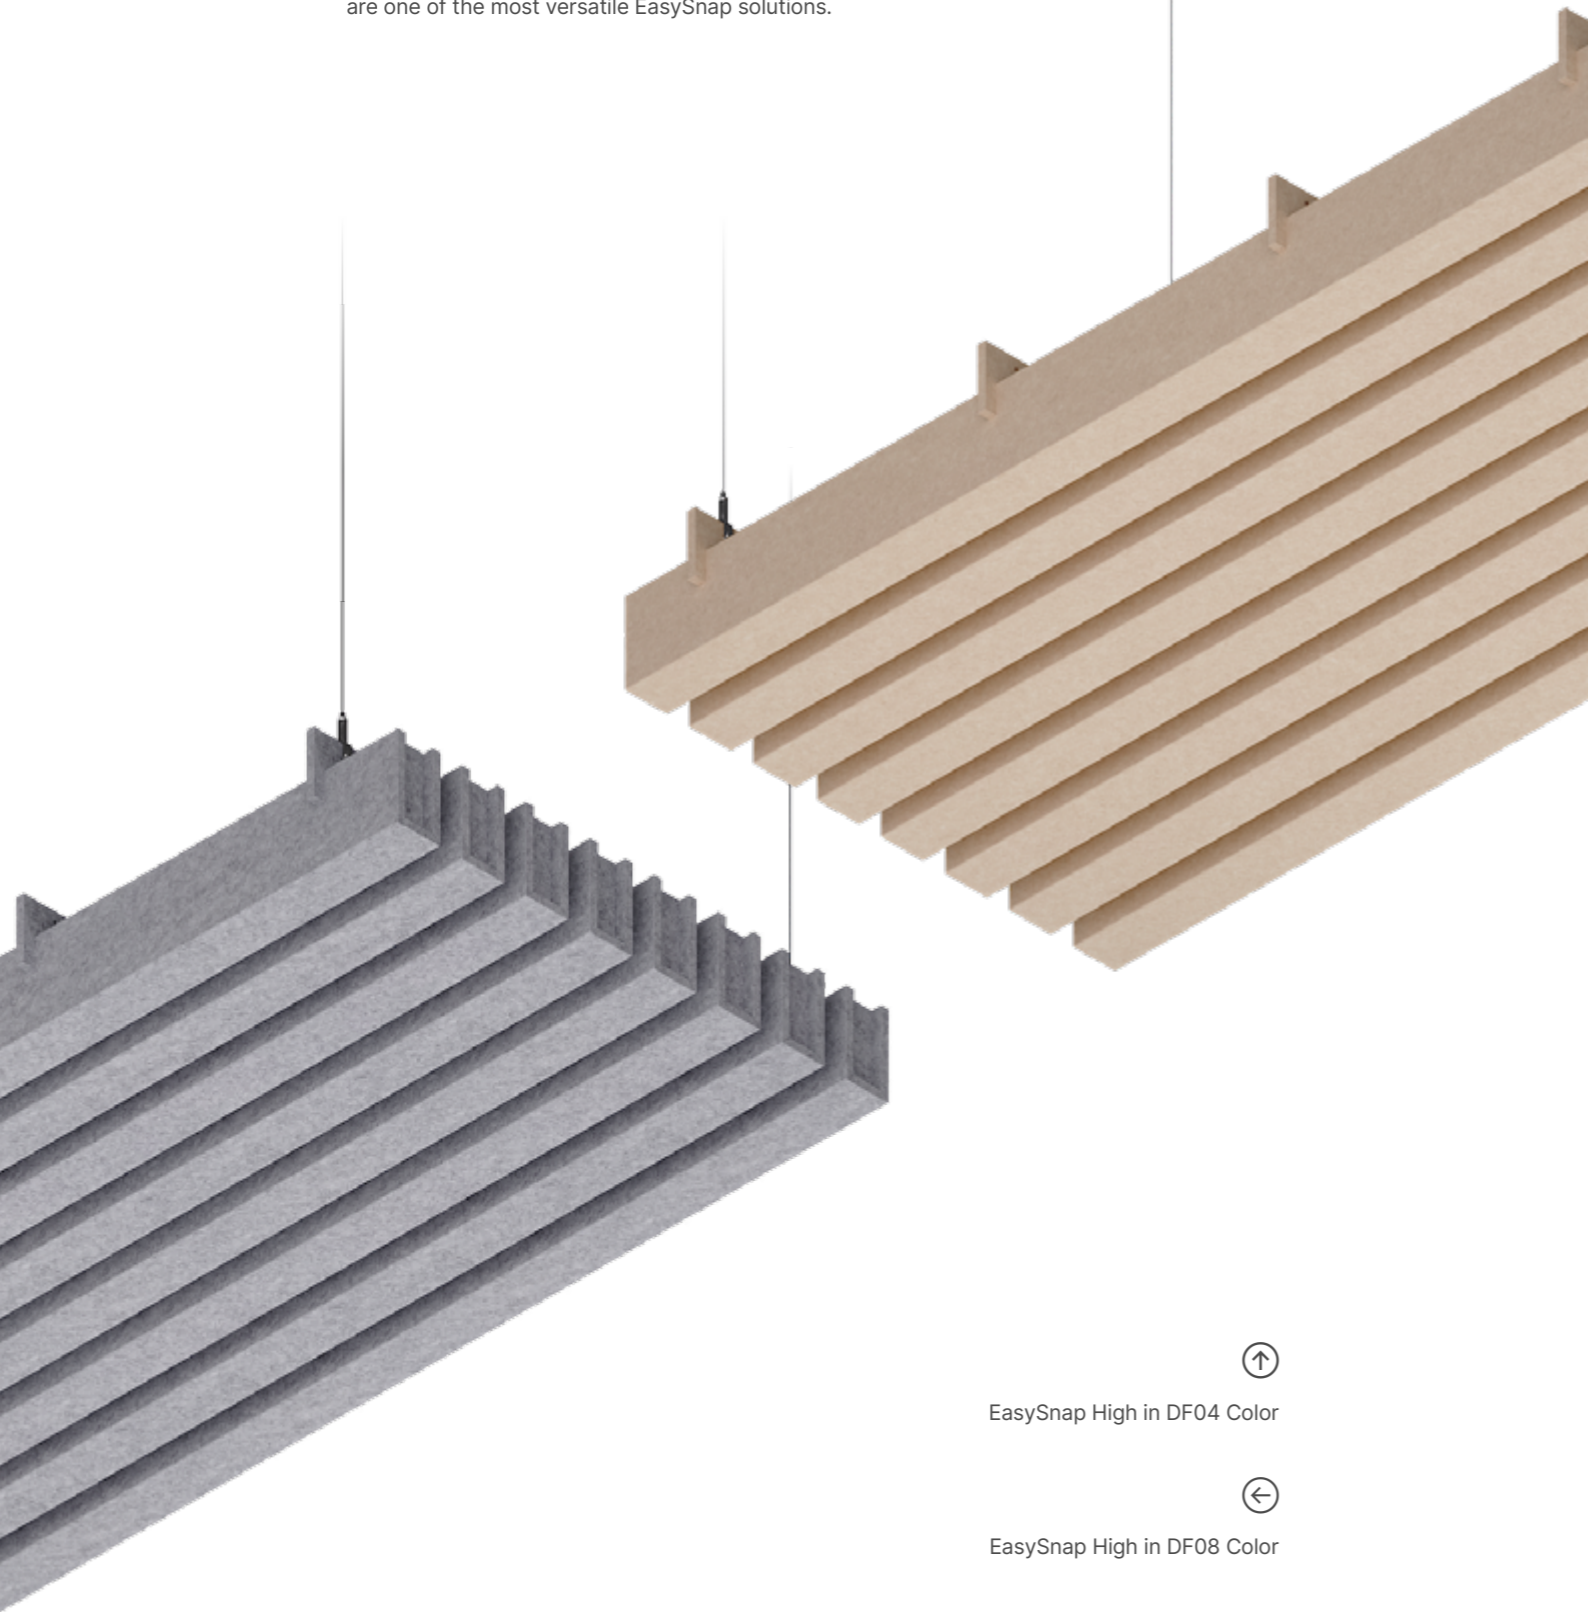

EasySnap Low in DF18 Color

About EasySnap Low

- Modular joining:
- FeltLock System* ready:
- Ready to print:
- Ready to TwinFelt*:

*Find more at: www.defelt.com

Dimensions

- Baffle length: 1200
- Baffle width: 600
- Baffle height: 110
- Mounting length: 520
- Mounting width: 1050
- Lamellen height: 70
- Lamellen width: 50
- Lamellen length: 1200
- Lamellen spacing: 25

[mm]

Details

Included:

High

Deeper lamellas with an additional air gap are one of the most versatile EasySnap solutions.

EasySnap High in DF04 Color

EasySnap High in DF08 Color

About EasySnap High

- Modular joining:
- FeltLock System* ready:
- Ready to print:
- Ready to TwinFelt*:

*Find more at: www.defelt.com

Dimensions

- Baffle length: 1200
- Baffle width: 600
- Baffle height: 135
- Mounting length: 520
- Mounting width: 1050
- Lamellen height: 95
- Lamellen width: 50
- Lamellen length: 1200
- Lamellen spacing: 25