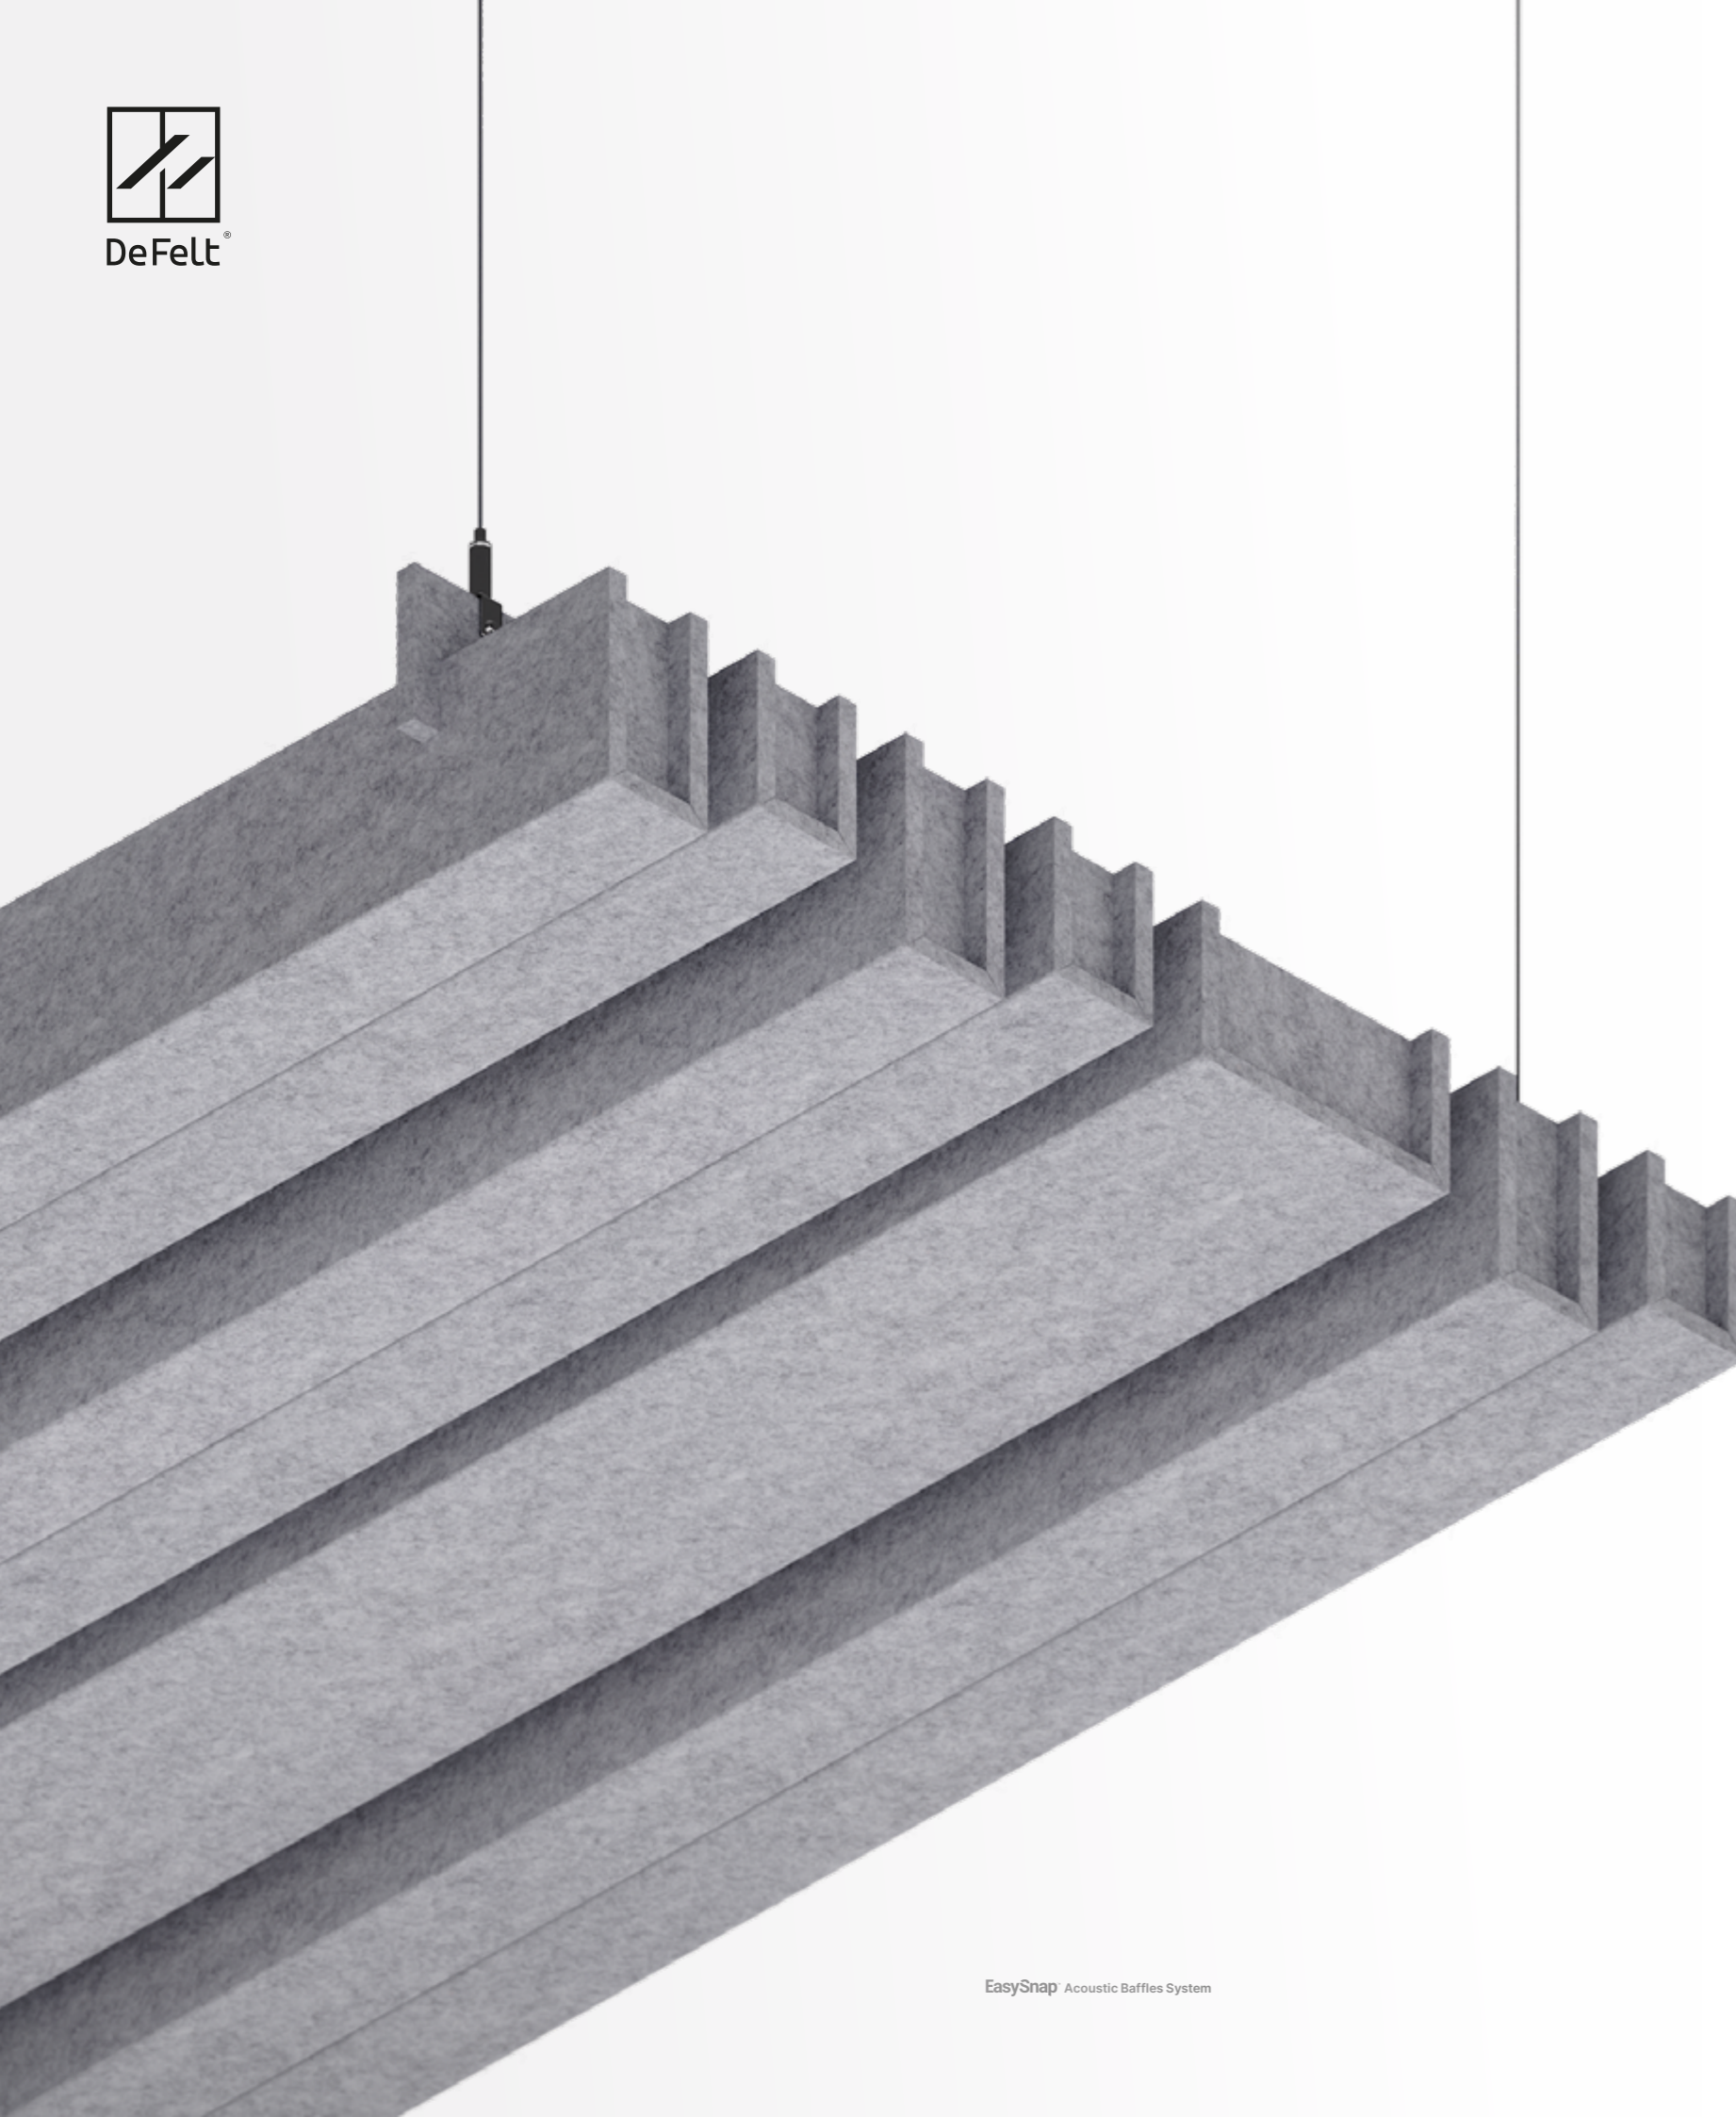

DeFelt®

— Content

01	Introduction
02	Collection List
03	Products Details
04	EasySnap Accessories
05	Acoustic Specifications
06	Product Specifications
07	Colors & Printing
08	Ordering Informations
09	Prices