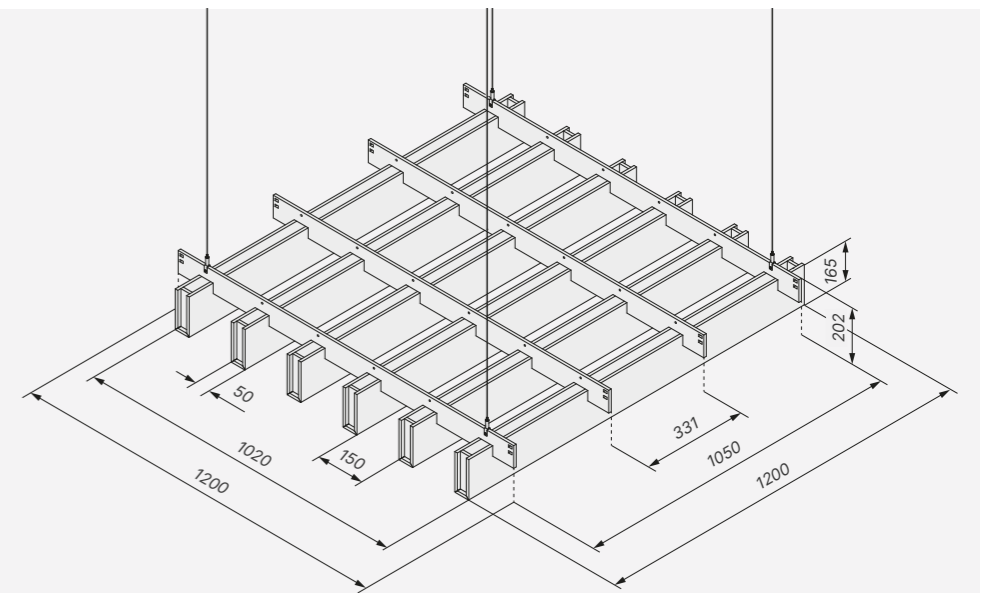

Details

Included: