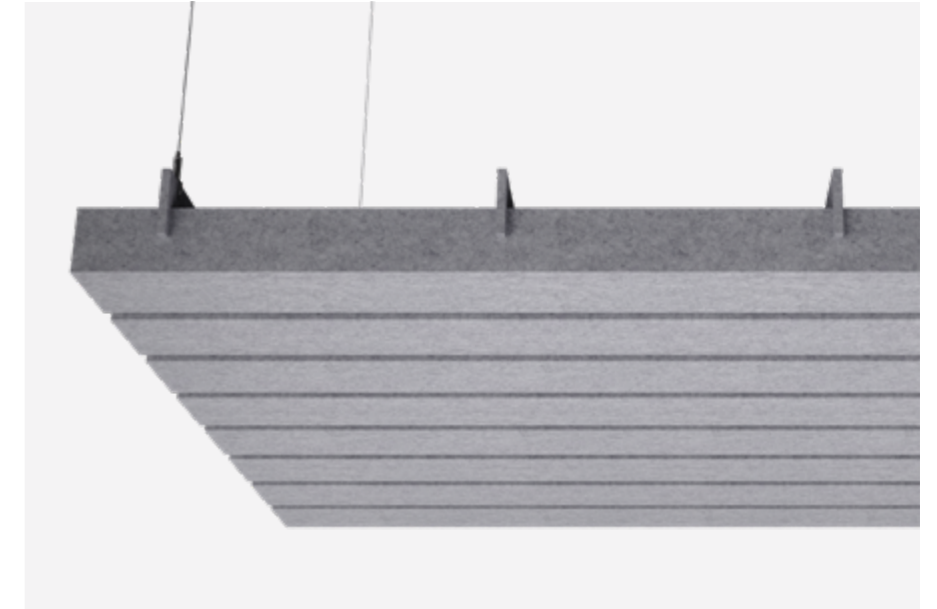

Wide

Wide lamellas with an air gap that effectively conceal your ceiling while improving the room's acoustic performance.

↑
EasySnap Wide in DF02 Color

←
EasySnap Wide in DF04 Color

About EasySnap Wide

- Modular joining: ✓
- FeltLock System* ready: ✓
- Ready to print: ✓
- Ready to TwinFelt*: ✓

*Find more at: www.defelt.com

Dimensions

- Baffle length: 1200
- Baffle width: 1200
- Baffle height: 110
- Mounting length: 1020
- Mounting width: 1050
- Lamellen height: 70
- Lamellen width: 125
- Lamellen length: 1200
- Lamellen spacing: 25

[mm]

Details

Included: