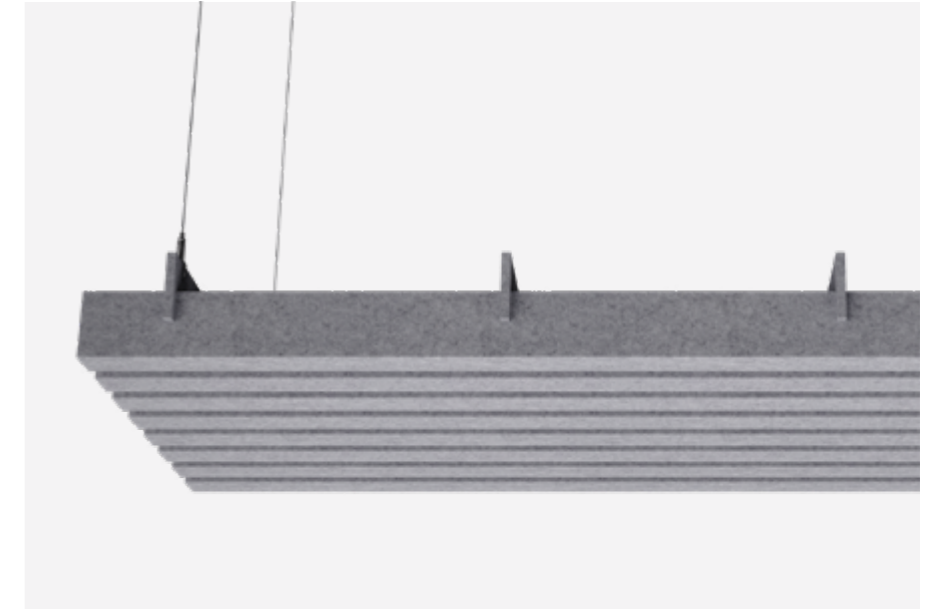

[mm]

Details

Included:

Low

A ceiling panel with elegant lamellas that blend perfectly into any interior. At the same time, you can be sure it's the right choice if good acoustics matter to you.

EasySnap Low in DF24 Color

EasySnap Low in DF18 Color

About EasySnap Low

- Modular joining:
- FeltLock System* ready:
- Ready to print:
- Ready to TwinFelt*:

*Find more at: www.defelt.com

Dimensions

- Baffle length: 1200
- Baffle width: 600
- Baffle height: 110
- Mounting length: 520
- Mounting width: 1050
- Lamellen height: 70
- Lamellen width: 50
- Lamellen length: 1200
- Lamellen spacing: 25