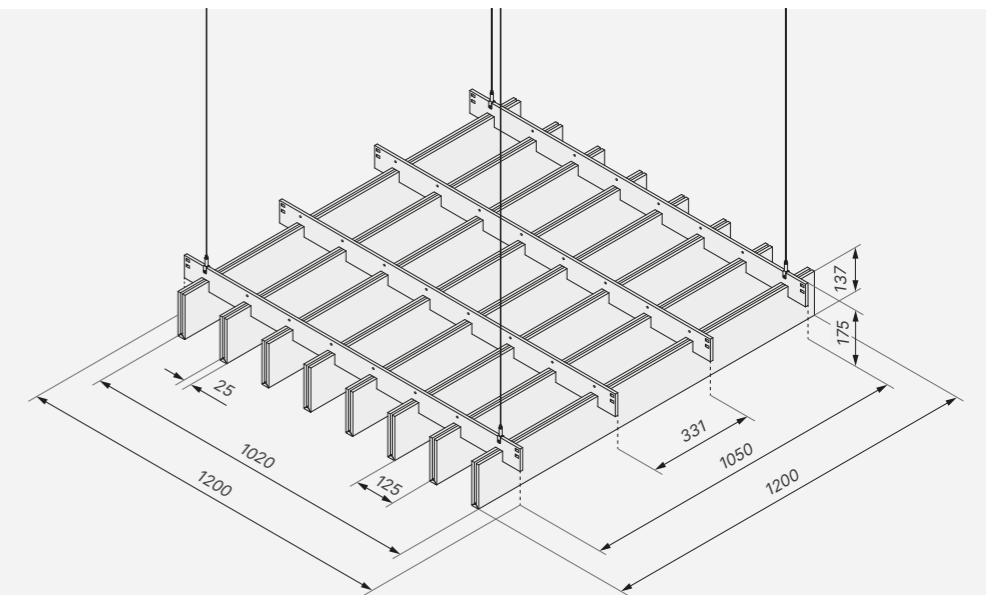

Details

Included: