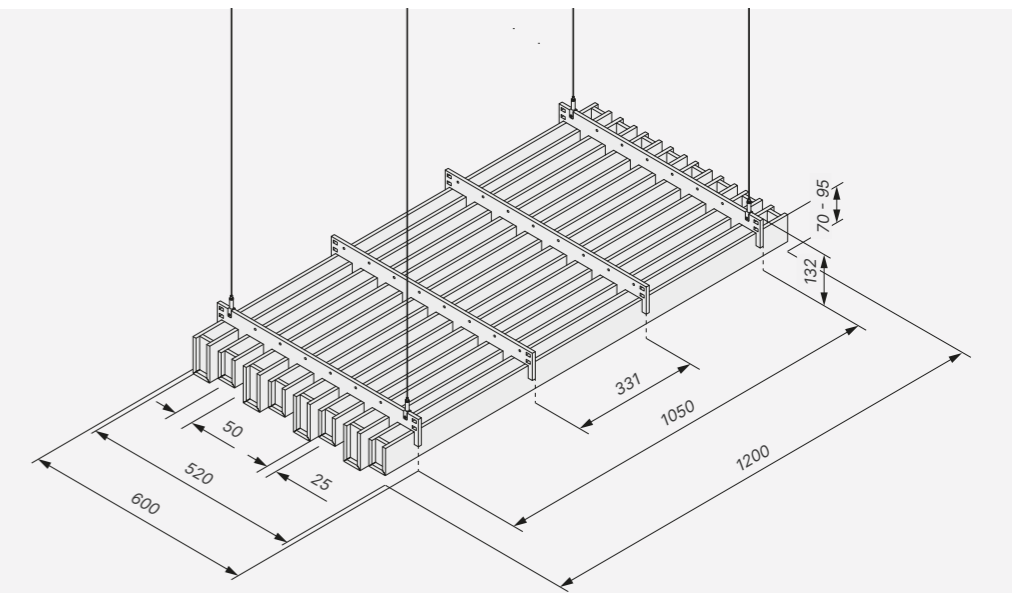

Details

Included:

Acoustic Lamellen

Mounting Rails

Rails & Lamellen Baffles Connectors

Lamellen Caps

FeltLock Suspension System

Assembly Guides