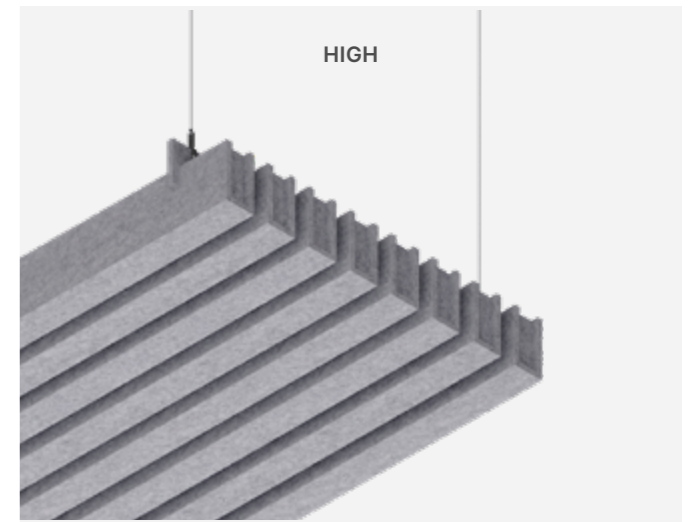

Go to DeFelt's website
Explore Our products and felt samples!

www.defelt.com/products/