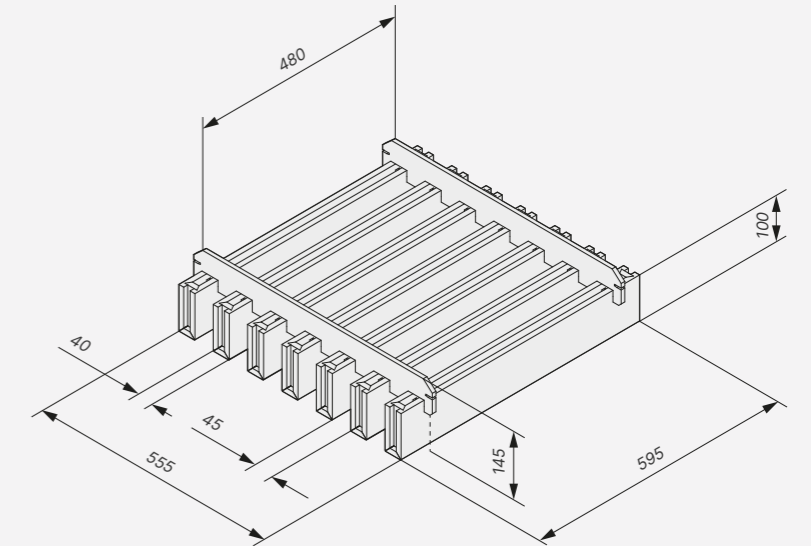

Details

Included:

x14