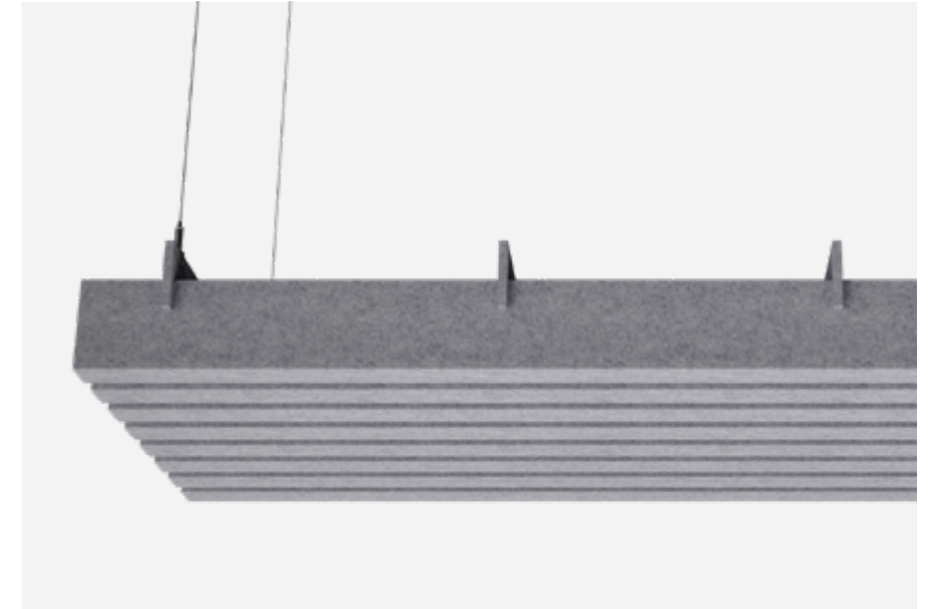

Dimensions

- Baffle length: 1200
- Baffle width: 600
- Baffle height: 135
- Mounting length: 520
- Mounting width: 1050
- Lamellen height: 95
- Lamellen width: 50
- Lamellen length: 1200
- Lamellen spacing: 25

[mm]