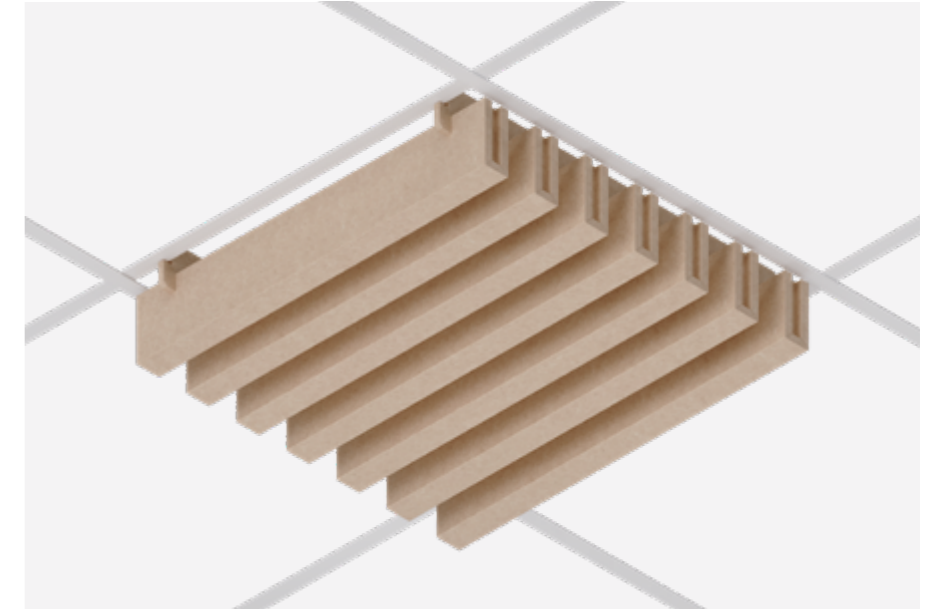

[mm]

Details

Included:

x7	x4	x14 x16	x14	x4	
Acoustic Lamellen	Mounting Rails	Rails & Lamellen Baffles Connectors	Lamellen Caps	FeltLock Suspension System	Assembly Guides

Casette

An excellent choice for suspended ceilings. These exceptional acoustic panels will instantly enhance your interior's acoustic performance while making the space feel more pleasant and warmer.

EasySnap Casette in DF18 Color

EasySnap Casette in DF04 Color

About EasySnap Casette

Compatible with 595x595 suspension systems:

Ready to print:

Ready to TwinFelt*:

*Find more at: www.defelt.com

Dimensions