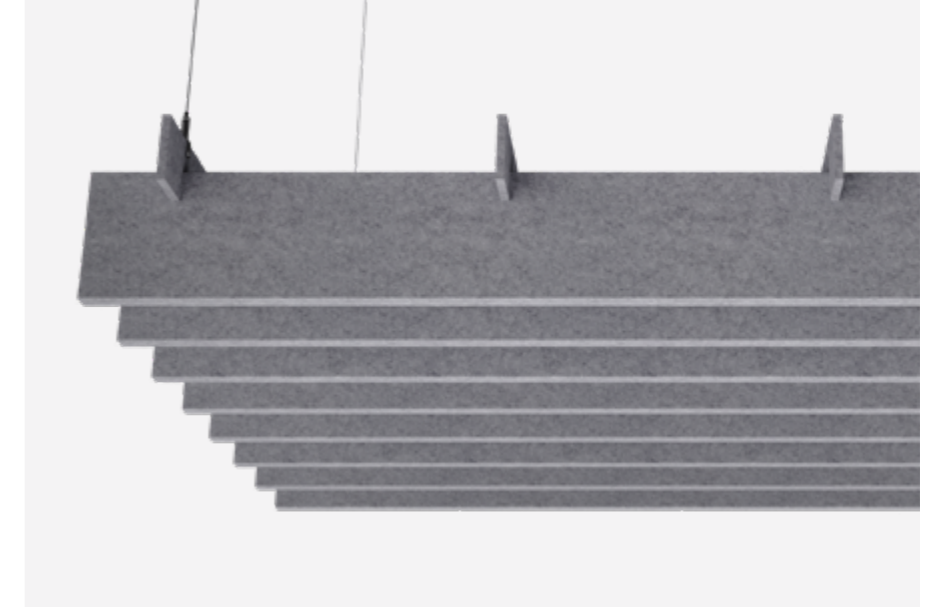

EasySnap Light in DF24 Color

EasySnap Light in DF18 Color

About EasySnap Light

- Modular joining:
- FeltLock System* ready:
- Ready to print:
- Ready to TwinFelt*:

*Find more at: www.defelt.com

Dimensions

- Baffle length: 1200
- Baffle width: 1200
- Baffle height: 175
- Mounting length: 1020
- Mounting width: 1050
- Lamellen height: 137
- Lamellen width: 25
- Lamellen length: 1200
- Lamellen spacing: 125

[mm]

Details

Included:

Acoustic Lamellen

Mounting Rails

Rails & Lamellen Baffles Connectors

FeltLock Suspension System

Assembly Guides

Medium

A ceiling decoration with deep acoustic slats and an additional expansion gap that significantly improves the acoustic performance of your interior.

EasySnap Medium in DF04 Color

EasySnap Medium in DF02 Color