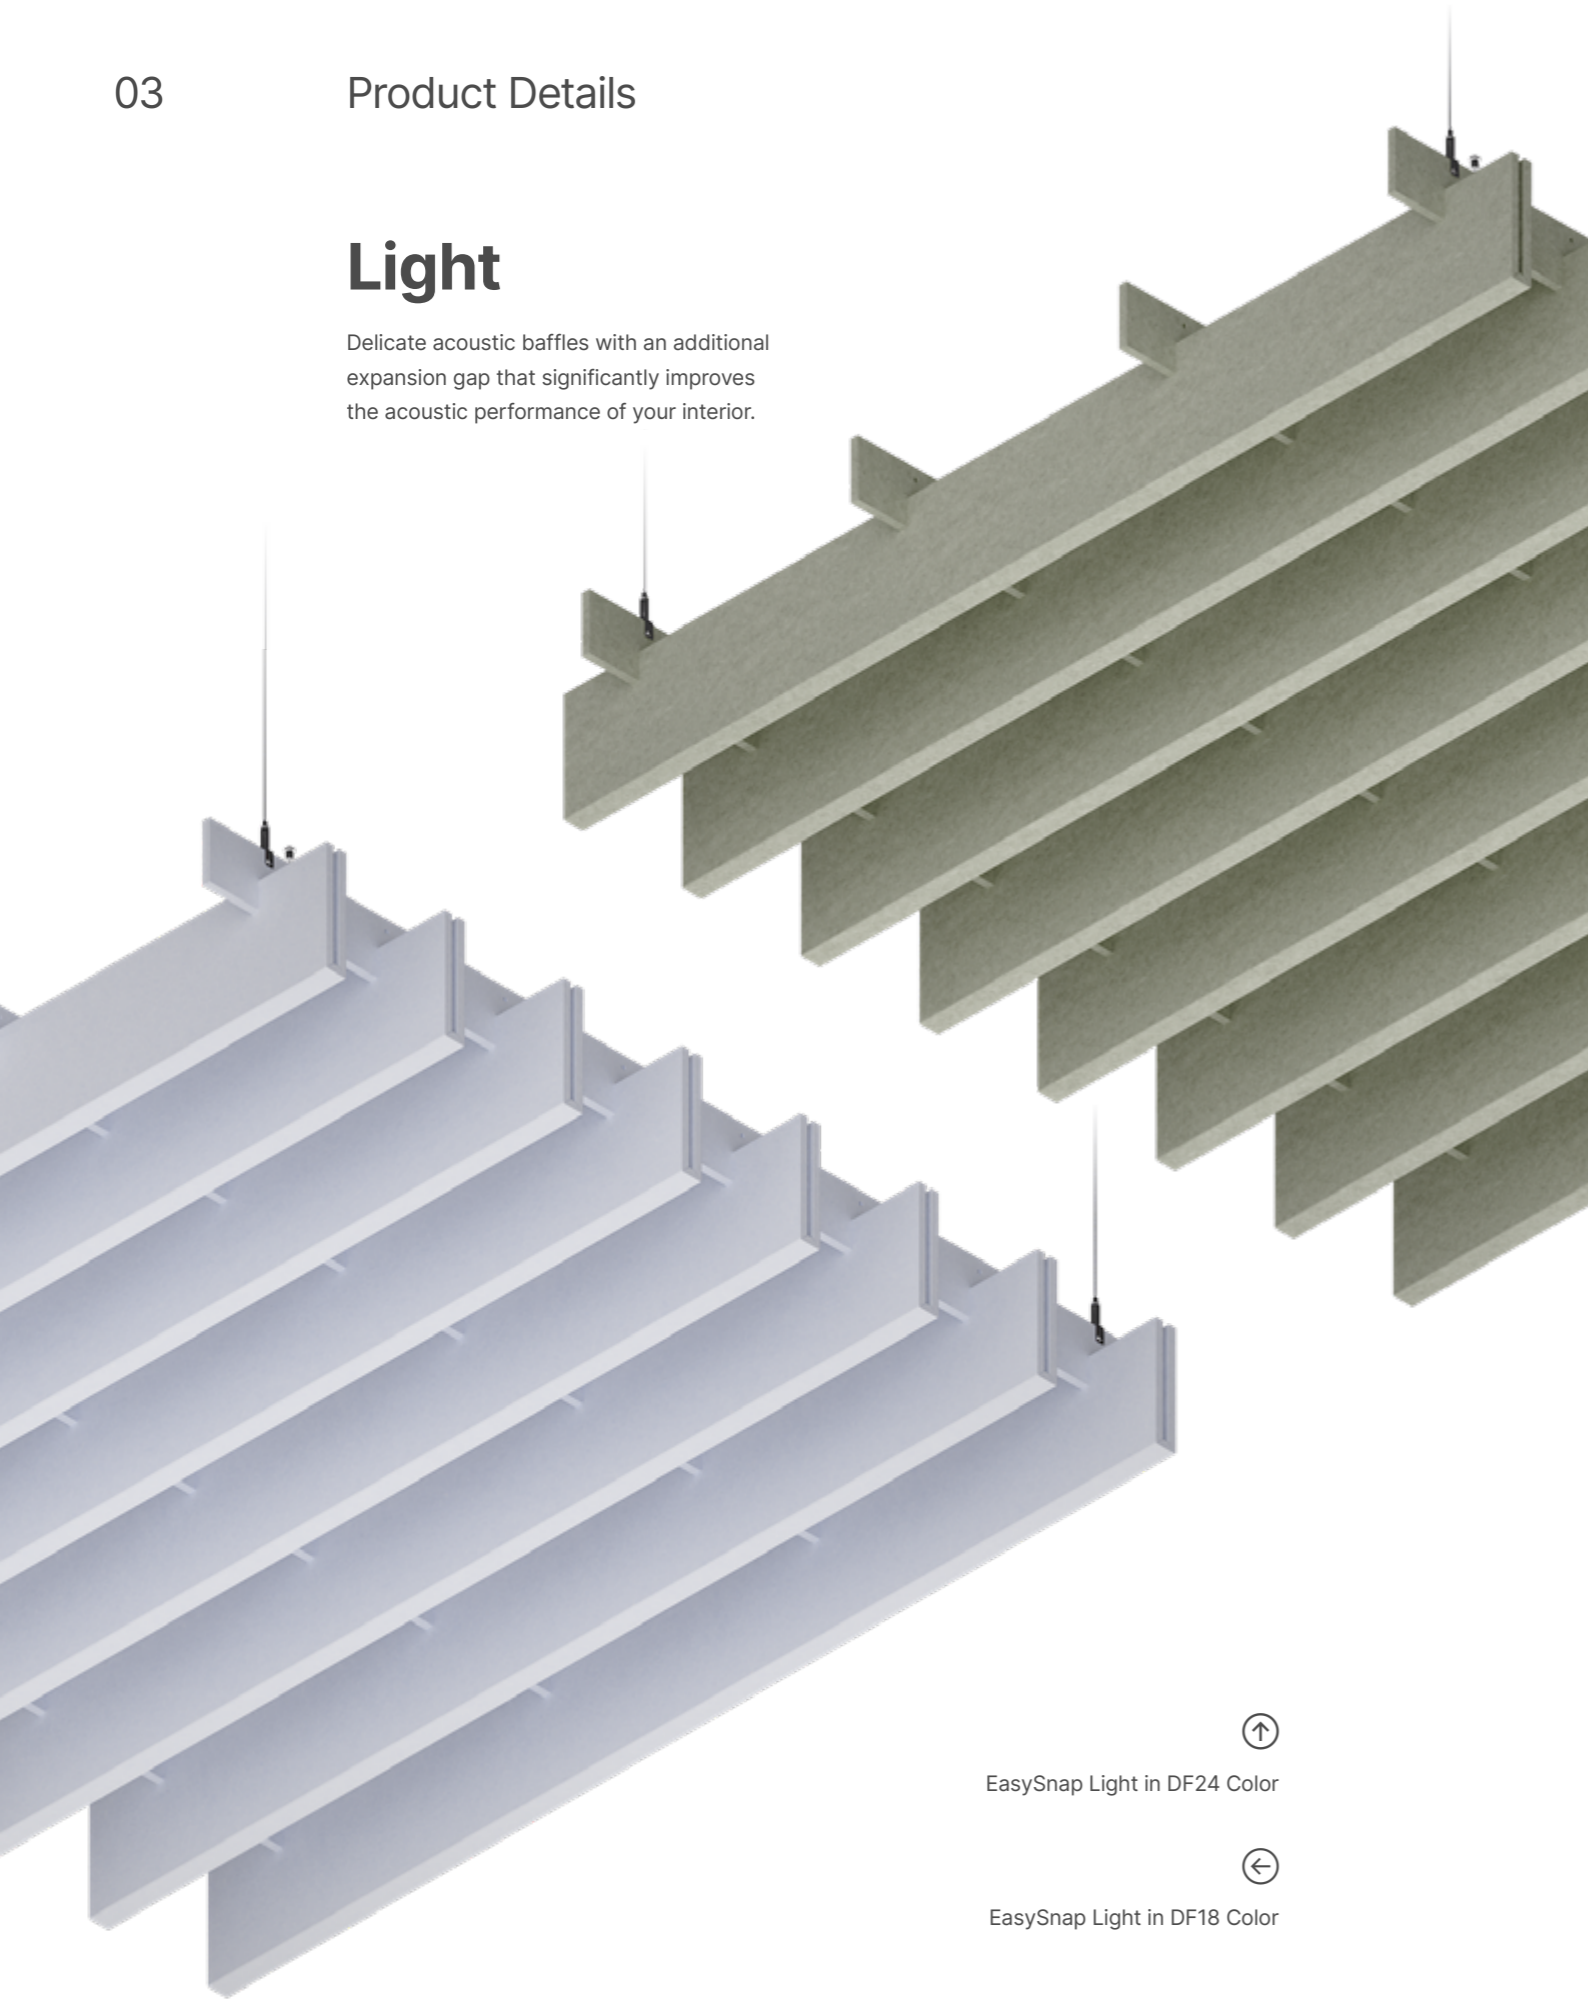

EasySnap Light in DF24 Color

EasySnap Light in DF18 Color

About EasySnap Light

- Modular joining:
- FeltLock System* ready:
- Ready to print:
- Ready to TwinFelt*:

*Find more at: www.defelt.com

Dimensions

- Baffle length: 1200
- Baffle width: 1200
- Baffle height: 175
- Mounting length: 1020
- Mounting width: 1050
- Lamellen height: 137
- Lamellen width: 25
- Lamellen length: 1200
- Lamellen spacing: 125