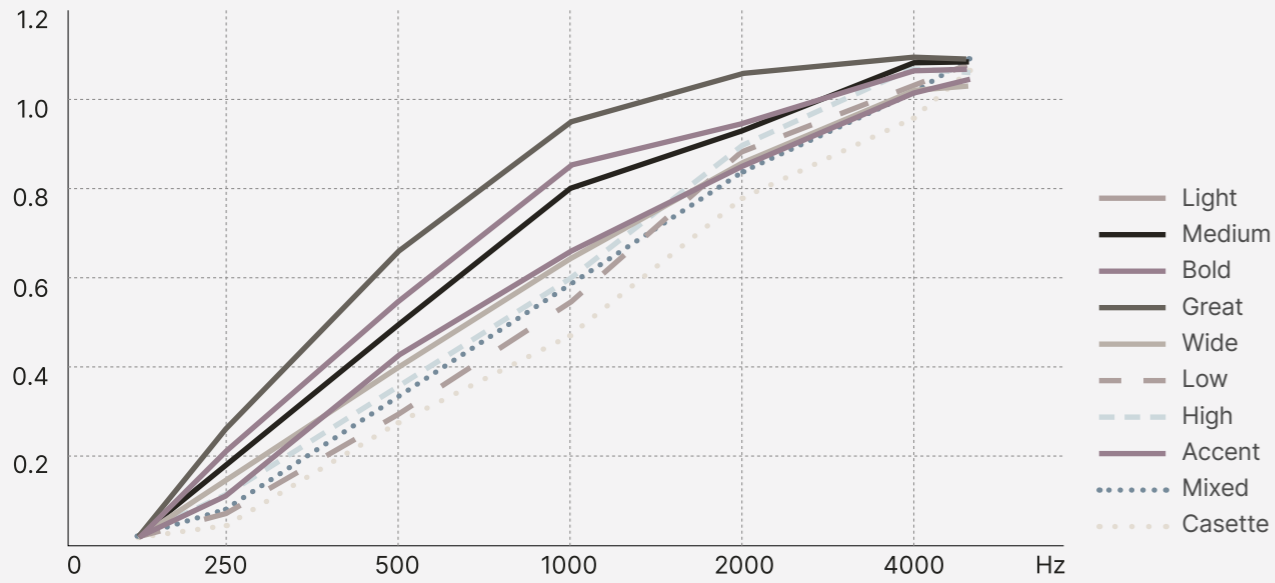

Absorption Coefficient for: 200 mm gap, 9mm 1900 g/m²