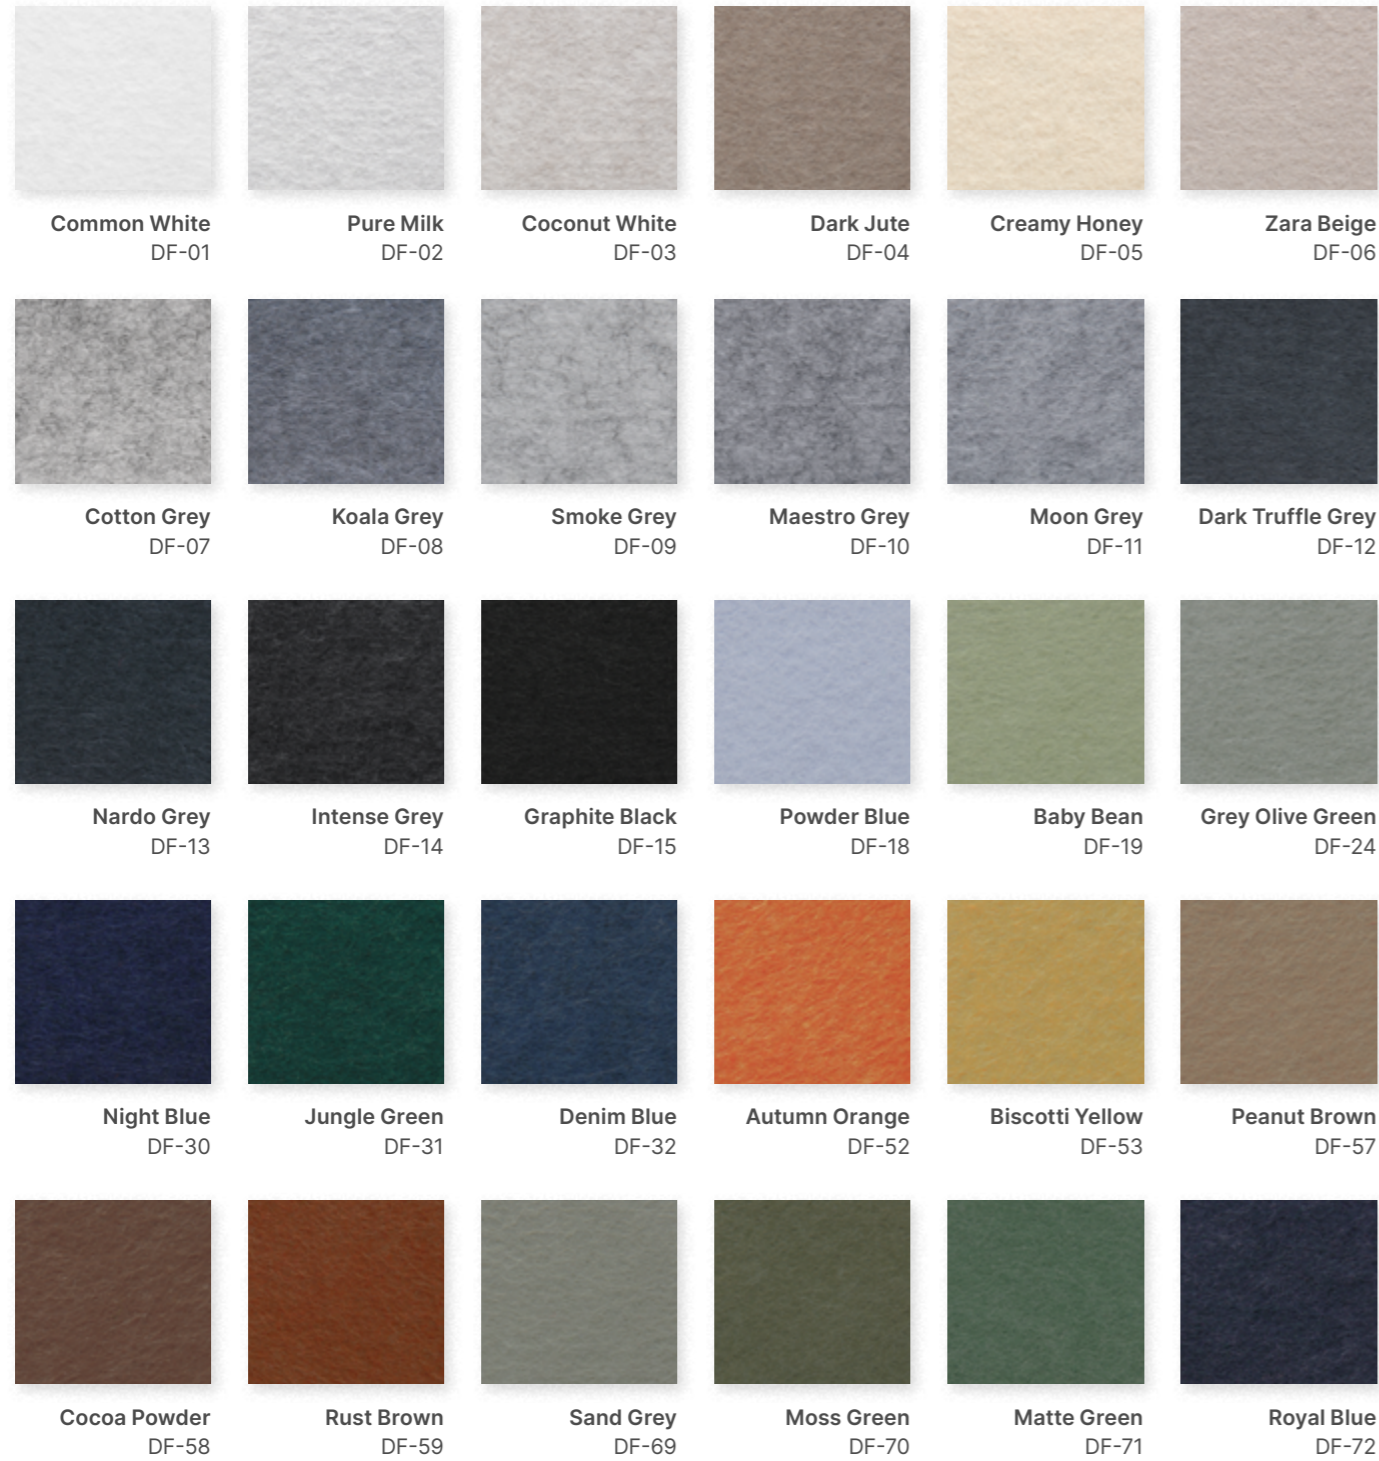

Felt Colors