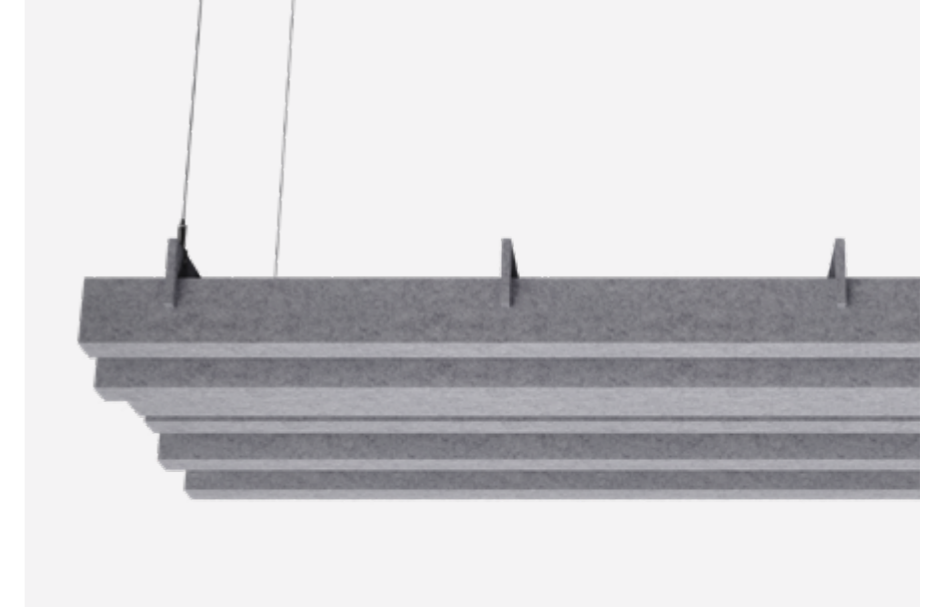

[mm]

Details

Included:

Acoustic Lamellen

Mounting Rails

Rails & Lamellen Baffles Connectors

Lamellen Caps

FeltLock Suspension System

About EasySnap Accent

- Modular joining: ✓
- FeltLock System* ready: ✓
- Rearranging elements: ✓
- Ready to print: ✓
- Ready to TwinFelt*: ✓

*Find more at: www.defelt.com

Dimensions

- Baffle length: 1200
- Baffle width: 600
- Baffle height: 135
- Mounting length: 520
- Mounting width: 1050
- Lamellen height: 95 / 70
- Lamellen width: 50 / 125
- Lamellen length: 1200
- Lamellen spacing: 25