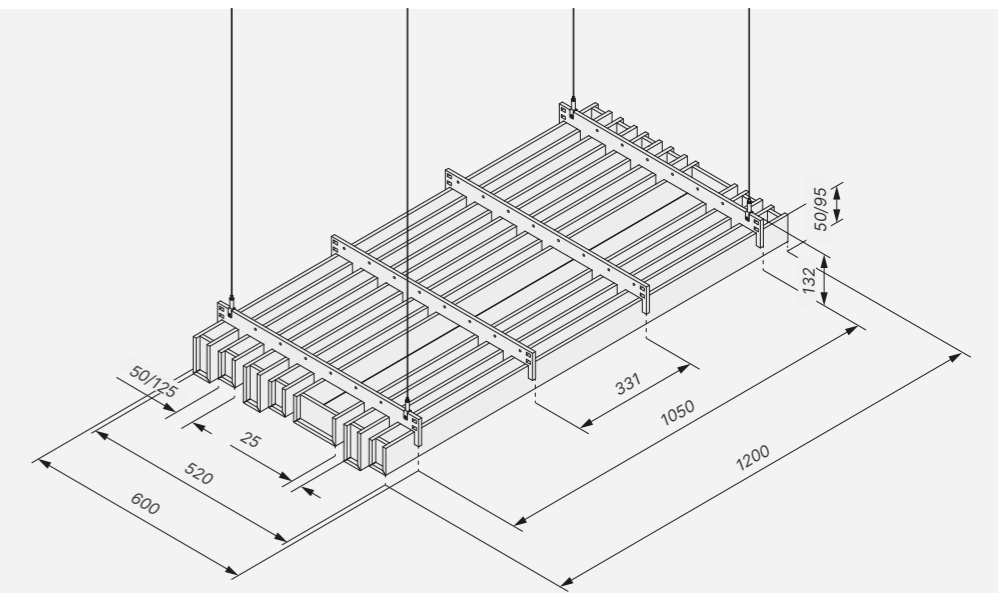

Details

Included:

x7	x4	x14 x16	x14	x4	
Acoustic Lamellen	Mounting Rails	Rails & Lamellen Baffles Connectors	Lamellen Caps	FeltLock Suspension System	Assembly Guides