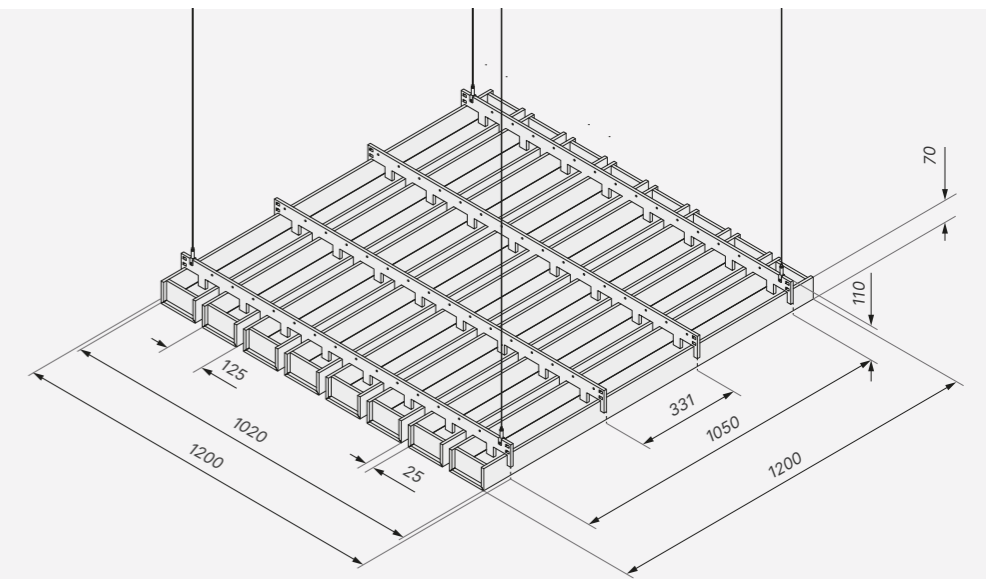

Dimensions

- Baffle length: 1200
- Baffle width: 1200
- Baffle height: 110
- Mounting length: 1020
- Mounting width: 1050
- Lamellen height: 70
- Lamellen width: 125
- Lamellen length: 1200
- Lamellen spacing: 25

[mm]