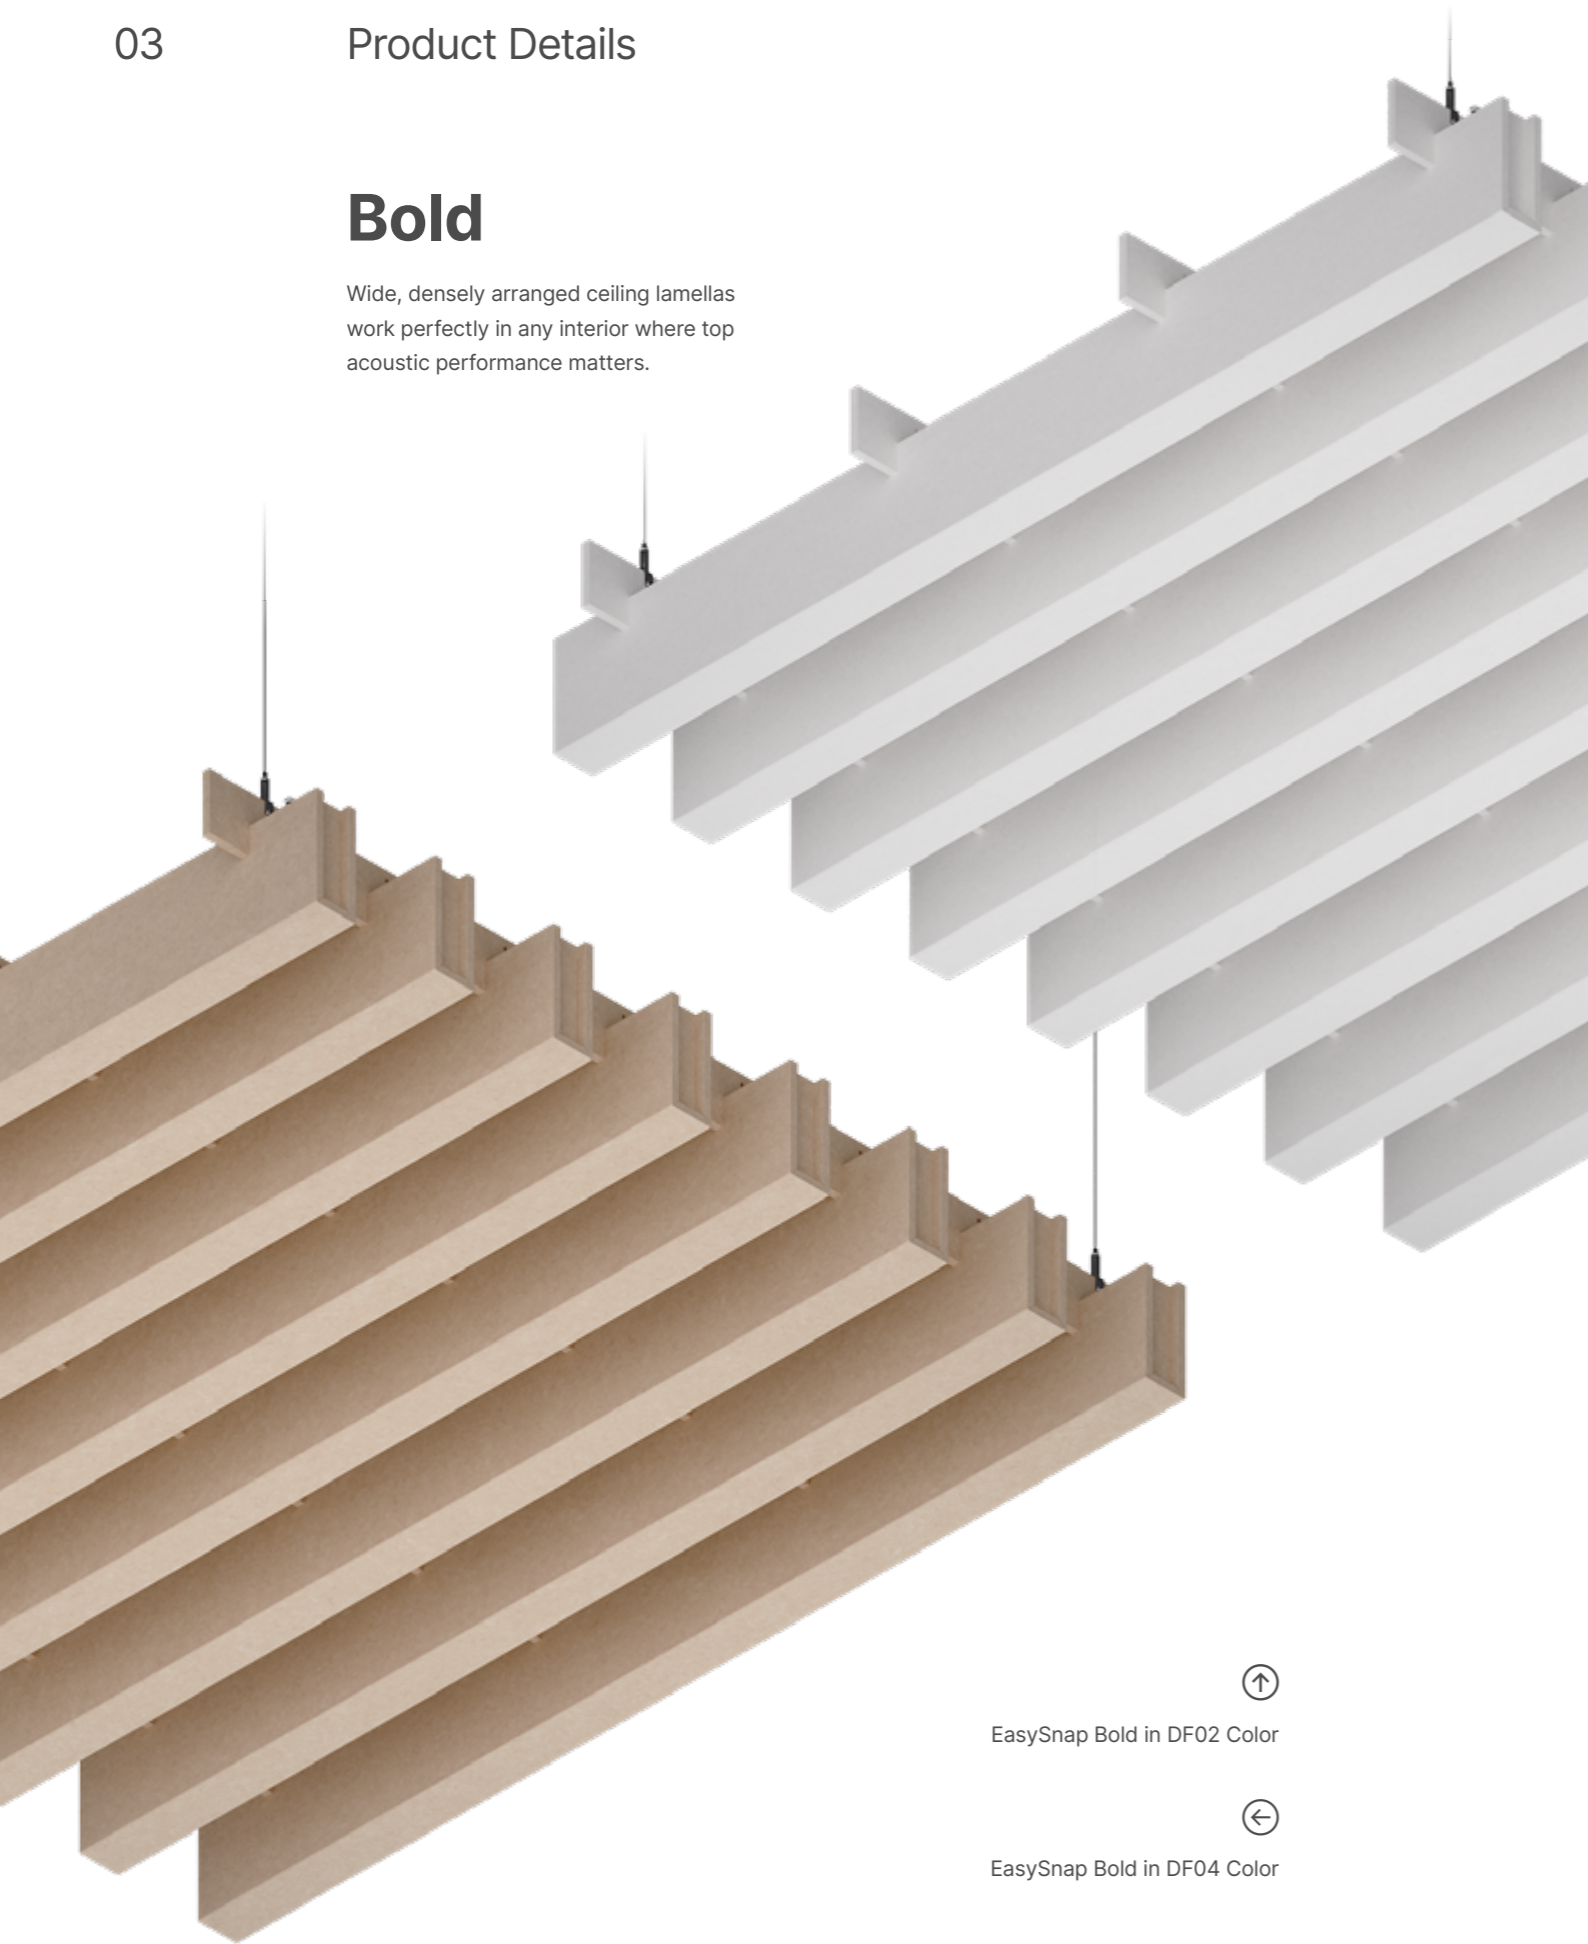

Bold

Wide, densely arranged ceiling lamellas work perfectly in any interior where top acoustic performance matters.

About EasySnap Bold

- Modular joining: ☒
- FeltLock System* ready: ☒
- Ready to print: ☒
- Ready to TwinFelt*: ☒

*Find more at: www.defelt.com