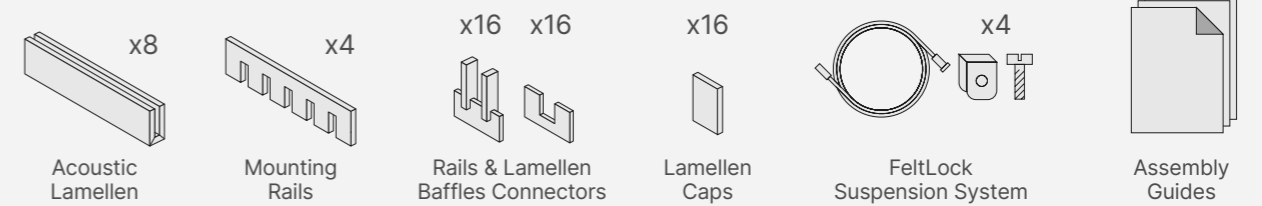

Details

Included: