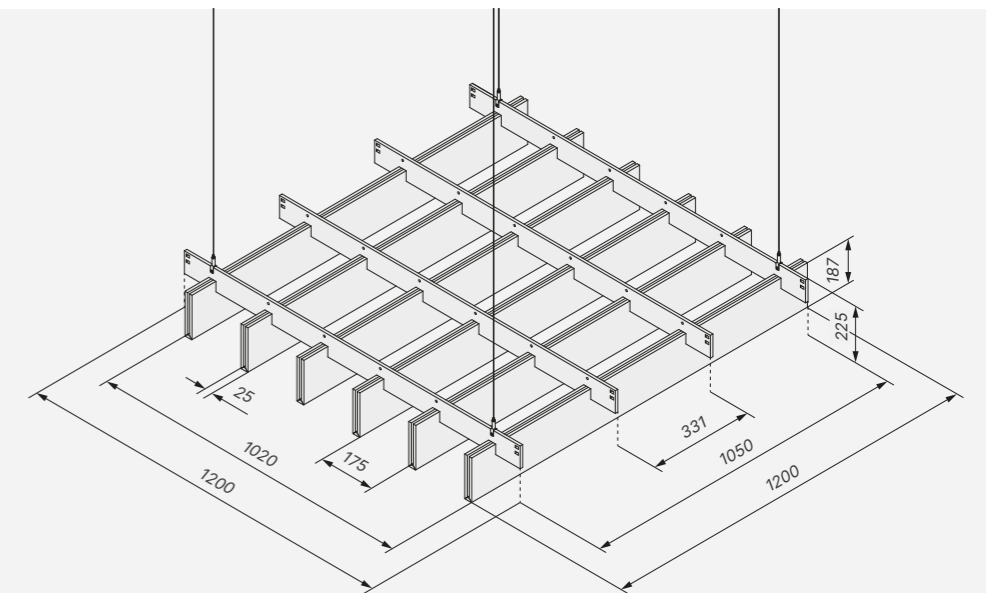

Details

Included:

Acoustic Lamellen

Mounting Rails

Rails & Lamellen Baffles Connectors

FeltLock Suspension System

Assembly Guides